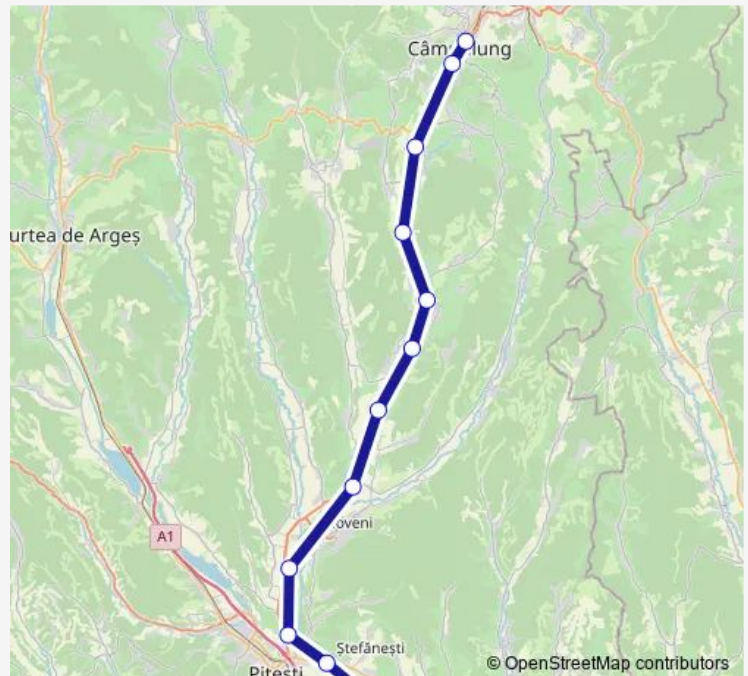

Rail R: Golești - Parcul Krețulescu h. R: Golești - Ion C. Brătianu Hm. - Gropeni h. - Ciumești - Clucereasa h. - Stâlpeni Hm. - Rădești h. - Drăghici h. - Lăzărești Hm. - Schitu Golești h. - Câmpulung - Parcul Krețulescu h.

Route schedule

Golești — Parcul Krețulescu h.

Monday	09:31-17:35
Tuesday	09:31-17:35
Wednesday	09:31-17:35
Thursday	09:31-17:35
Friday	09:31-17:35
Saturday	09:31-17:35
Sunday	09:31-17:35

Route info

Direction: Golești

Stops: 12

Trip Duration: 1 hour 55 min

■ R: Golești - Parcul Kretulescu h. — R: Golești - Ion C. Brătianu Hm. - Gropeni h. - Ciumești - Clucereasa h. - ...

R: Golești - Parcul Krețulescu h. Rail time schedules and route maps are available in an offline PDF at busmaps.com. Use the busmaps.com website to see live bus times, train schedule or subway schedule, and step-by-step directions for all public transit in Campulung