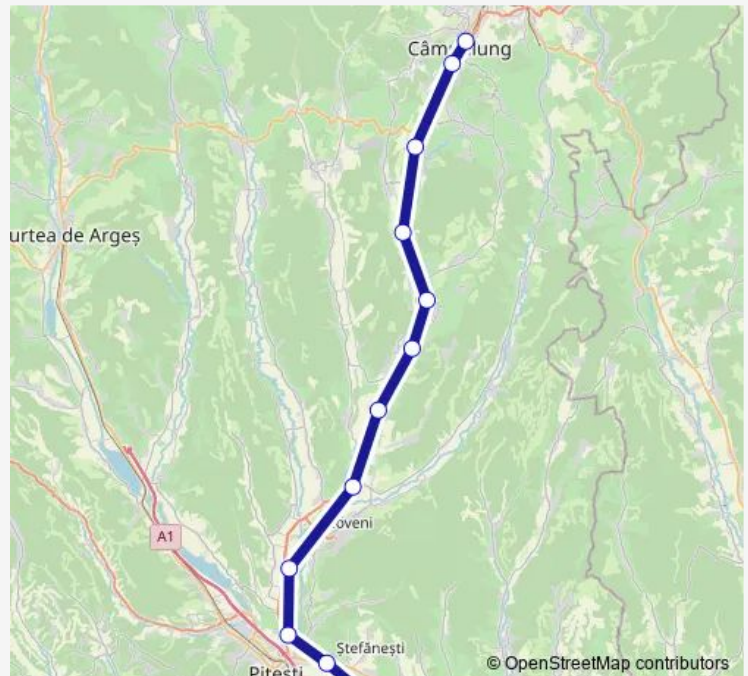

## Route schedule

Golești — Parcul Krețulescu h.

Monday	09:31-17:35
Tuesday	09:31-17:35
Wednesday	09:31-17:35
Thursday	09:31-17:35
Friday	09:31-17:35
Saturday	09:31-17:35
Sunday	09:31-17:35

## Route info

Direction: Golești

Stops: 12

Trip Duration: 1 hour 55 min

■ R: Golești - Parcul Kretulescu h. — R: Golești - Ion C. Brătianu Hm. - Gropeni h. - Ciumești - Clucereasa h. - ...

R: Golești - Parcul Krețulescu h. Rail time schedules and route maps are available in an offline PDF at [busmaps.com](https://busmaps.com). Use the [busmaps.com](https://busmaps.com) website to see live bus times, train schedule or subway schedule, and step-by-step directions for all public transit in Campulung