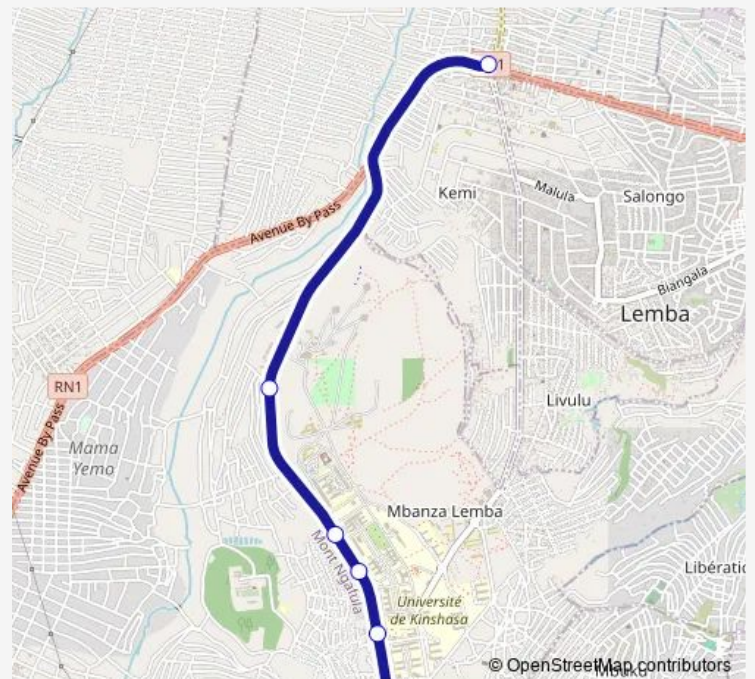

Bus Unikin Campus_ TO _ Rond Point Ngaba

[Go to website](#)

Direction

Inconnu — Inconnu

6 stops

[Open route schedule](#)

Inconnu

Inconnu

Wednesday 07:00

Thursday 07:00

Friday 07:00

Saturday —

Sunday —

Route info

Direction: Inconnu

Stops: 6

Trip Duration: 0 hour 21 min

■ Unikin Campus_ TO _ Rond Point Ngaba

Bus time schedules and route maps are available in an offline PDF at busmaps.com. Use the busmaps.com website to see live bus times, train schedule or subway schedule, and step-by-step directions for all public transit in Kinshasa