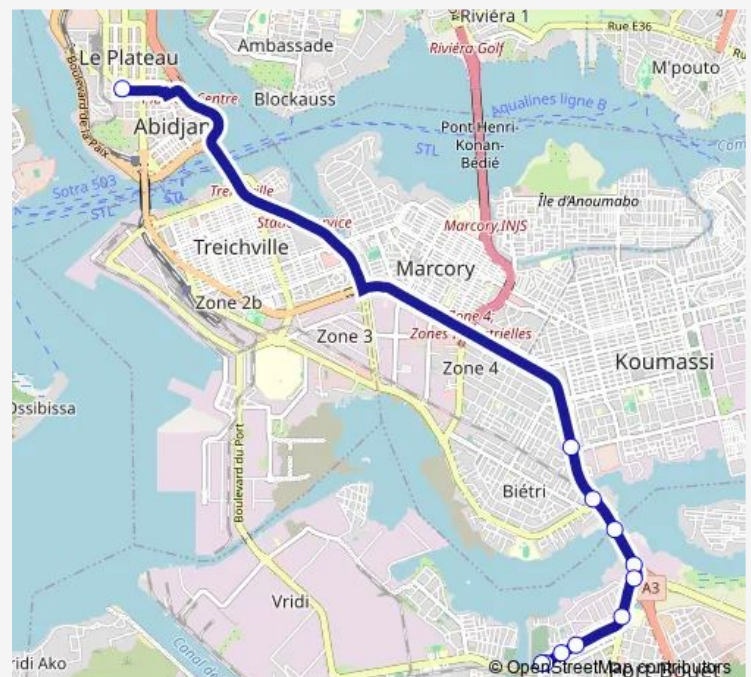

Akwaba - Station Total

Akwaba - Rond-Point

Hôpital General

Abattoir

Carrefour Dépôt

Cimetiere

Gare Port Bouet

### Route schedule

Gare Externat Saint Paul — Gare Port Bouet

Monday 06:00

Tuesday 06:00

Wednesday 06:00

Thursday 06:00

Friday 06:00

Saturday 06:00

### Route info

Direction: Gare Externat Saint Paul

Stops: 11

Trip Duration: 2 hour 0 min

[woro woro banalisé : Plateau Longchamp ↔ Port Bouet](#)

## Route info

Direction: Gare Port Bouet

Stops: 9

Trip Duration: 2 hour 0 min

Bus time schedules and route maps are available in an offline PDF at [busmaps.com](#). Use the [busmaps.com](#) website to see live bus times, train schedule or subway schedule, and step-by-step directions for all public transit in Abidjan