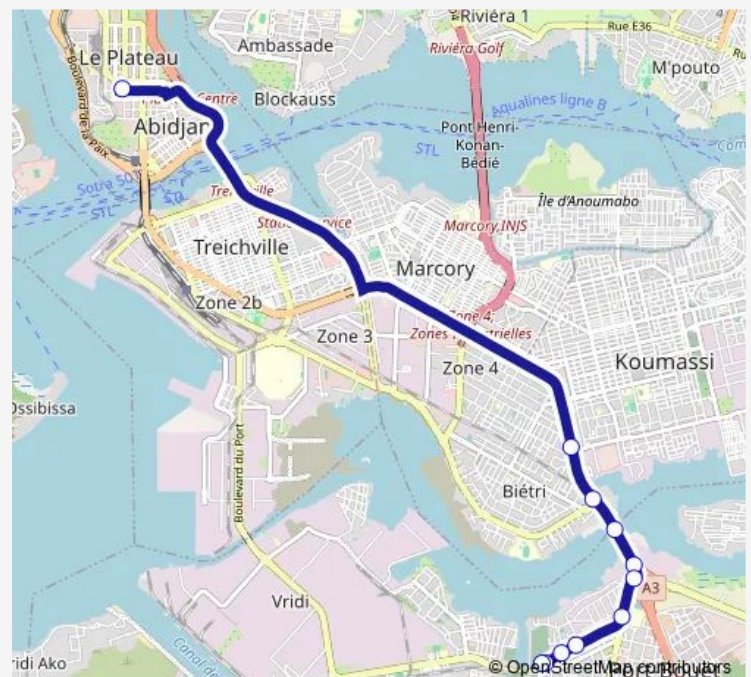

Gare Port Bouet

Route schedule

Gare Externat Saint Paul — Gare Port Bouet

Monday 06:00

Tuesday 06:00

Wednesday 06:00

Thursday 06:00

Friday 06:00

Saturday 06:00

Sunday 06:00

Route info

Direction: Gare Externat Saint Paul

Stops: 11

Trip Duration: 2 hour 0 min

woro woro banalisé : Plateau Longchamp ↔ Port Bouet

Direction

Rue des Banques

Super U Abidjan Plateau

Super U

Gare Externat Saint Paul

Route schedule

Gare Port Bouet — Gare Externat Saint Paul

Monday	06:00
Tuesday	06:00
Wednesday	06:00
Thursday	06:00
Friday	06:00
Saturday	06:00
Sunday	06:00

Route info

Direction: Gare Port Bouet

Stops: 9

Trip Duration: 2 hour 0 min

Bus time schedules and route maps are available in an offline PDF at busmaps.com. Use the busmaps.com website to see live bus times, train schedule or subway schedule, and step-by-step directions for all public transit in Abidjan