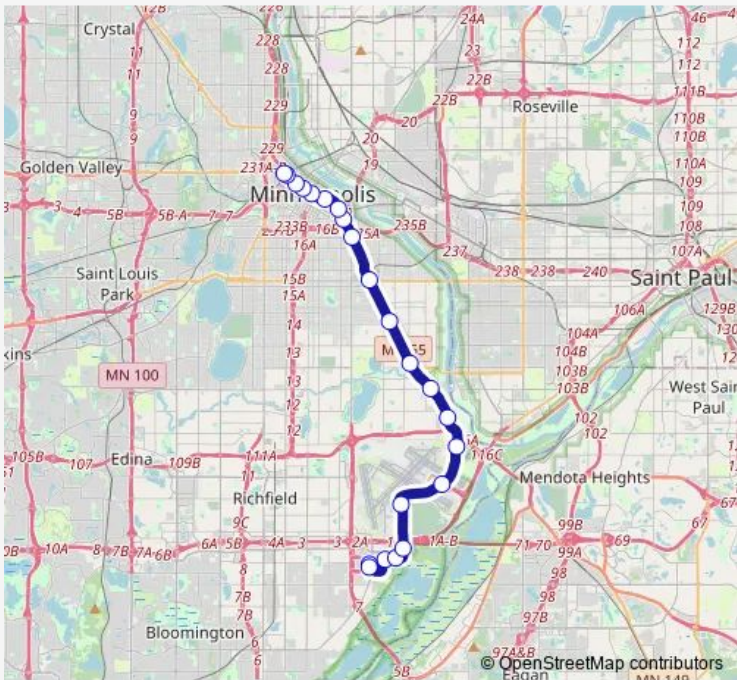

**Direction**  
 Target Field Station Platform 2 — Mall of America Station  
 21 stops  
[Open route schedule](#)

- Target Field Station Platform 2
- Target Field Station Platform 1
- Warehouse District Hennepin Ave Station
- Nicollet Mall Station
- Government Plaza Station
- U.S. Bank Stadium Station
- Cedar Riverside Station
- Franklin Ave Station
- Lake St Midtown Station
- 38th St Station
- 46th St Station
- 50th St Minnehaha Station
- VA Medical Center Station
- Fort Snelling Station
- Terminal 1 Station
- Terminal 2 Station
- American Blvd Station
- Bloomington Central Station
- 30th Ave Station
- Mall of America Crossing
- Mall of America Station

Route schedule  
 Target Field Station Platform 2 — Mall of America Station

Monday	03:19-23:17
Tuesday	03:19-23:17
Wednesday	03:19-23:17
Thursday	03:19-23:17
Friday	03:19-23:17
Saturday	03:19-23:17
Sunday	03:19-23:17

Route info  
 Direction: Target Field Station Platform 2  
 Stops: 21  
 Trip Duration: 0 hour 40 min

American Blvd Station

Terminal 2 Station

Terminal 1 Station

Fort Snelling Station

VA Medical Center Station

50th St Minnehaha Station

46th St Station

38th St Station