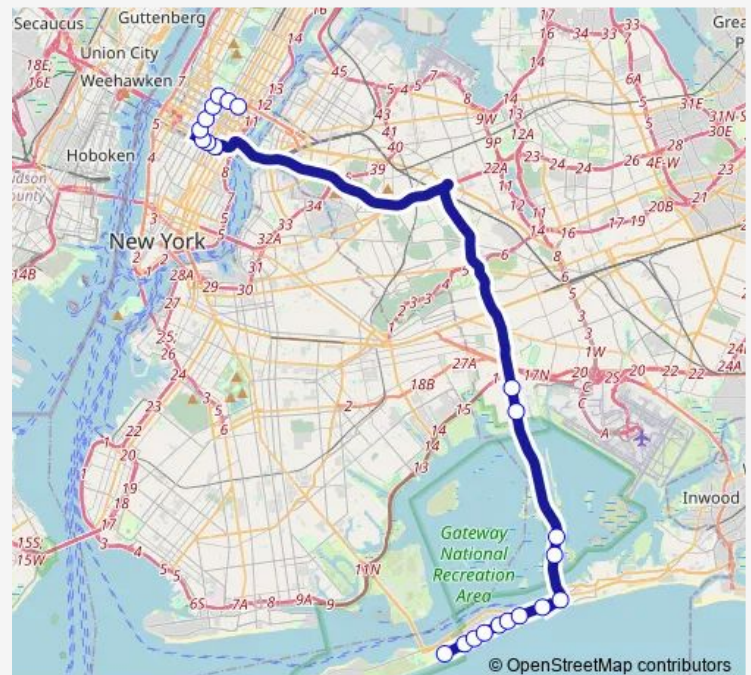

Cross BAY Blvd/163 Av

Cross BAY Blvd/Noel Rd

Cross BAY Blvd/W 17 Rd

Rockaway Beach Blvd/Cross BAY Pkwy

Rockaway Beach Blvd/Beach 105 St

Rockaway Beach Blvd/Beach 116 St

Rockaway Beach Blvd/Beach 122 St

Rockaway Beach Blvd/Beach 126 St

Rockaway Beach Blvd/Beach 135 St

Rockaway Beach Blvd/Beach 141 St

Rockaway Beach Blvd/Beach 147 St

Route schedule

E 34 ST/3 Av — Jacob Riis Park RD/Bath House Stop

Monday 15:50-18:40

Tuesday 15:50-18:40

Wednesday 15:50-18:40

Thursday 15:50-18:40

Friday 15:50-18:40

Saturday —

Sunday —

Route info

Direction: E 34 ST/3 Av

Stops: 22

Trip Duration: 1 hour 40 min

QM16 — Neponsit - Midtown Express

Direction

Jacob Riis Park RD/Bath House Stop #1 — E 57 ST/ 3 Av

22 stops

[Open route schedule](#)

Jacob Riis Park RD/Bath House Stop #1

Rockaway Beach Blvd/Beach 147 St

Rockaway Beach Blvd/Beach 141 St