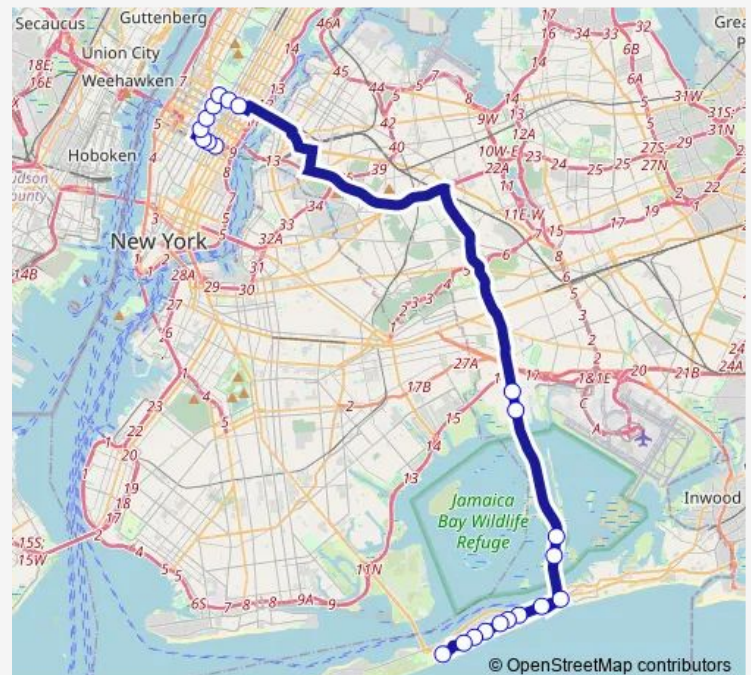

Cross BAY Blvd/W 17 Rd

Rockaway Beach Blvd/Cross BAY Pkwy

Rockaway Beach Blvd/Beach 105 St

Rockaway Beach Blvd/Beach 116 St

Rockaway Beach Blvd/Beach 122 St

Rockaway Beach Blvd/Beach 126 St

Rockaway Beach Blvd/Beach 135 St

Rockaway Beach Blvd/Beach 141 St

Rockaway Beach Blvd/Beach 147 St

### Route schedule

E 34 ST/3 Av — Jacob Riis Park RD/Bath House Stop

Monday 15:50-18:40

Tuesday 15:50-18:40

Wednesday 15:50-18:40

Thursday 15:50-18:40

Friday 15:50-18:40

Saturday —

### Route info

Direction: E 34 ST/3 Av

Stops: 22

Trip Duration: 1 hour 39 min

Qm16 — Neponsit - Midtown Express

**Direction**

Jacob Riis Park RD/Bath House Stop #1 — E 57 ST/ 3 Av

22 stops