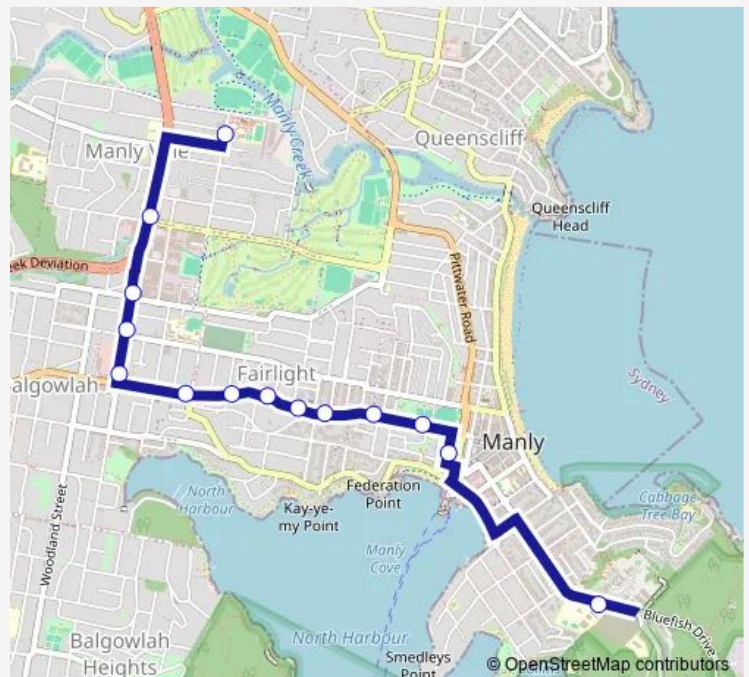

Sydney Rd At Brisbane St

Sydney Rd At Cohen St

Sydney Rd At Thornton St

Sydney Rd Opp George St

Ivanhoe Park, Sydney Rd

Manly Wharf, West Promenade, Stand J

St Pauls College, Darley Rd

Route schedule

Nbsc Mackellar Girls, Quirk Rd, Stand A — St Pauls College, Darley Rd

Monday	15:20
Tuesday	15:20
Wednesday	15:20
Thursday	15:20
Friday	15:20
Saturday	—
Sunday	—

Route info

Direction: Nbsc Mackellar Girls, Quirk Rd, Stand A

Stops: 14

Trip Duration: 0 hour 19 min

Direction

Manly Wharf, Belgrave St, Stand G — Nbsc Mackellar Girls, Campbell Pde, Stand K

16 stops

[Open route schedule](#)

Manly Wharf, Belgrave St, Stand G

Manly Wharf, Belgrave St, Stand E

Sunday —

Route info

Direction: Manly Wharf, Belgrave St, Stand G

Stops: 16

Trip Duration: 0 hour 17 min

616n School Bus time schedules and route maps are available in an offline PDF at busmaps.com. Use the busmaps.com website to see live bus times, train schedule or subway schedule, and step-by-step directions for all public transit in Sydney