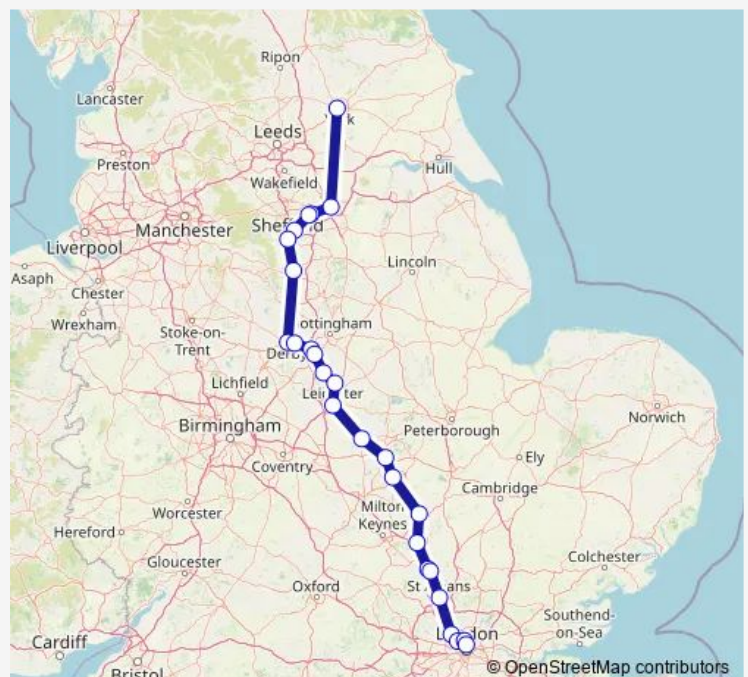

Rail Em:Yrk->Stp EM train service from YRK to Stp

[Go to website](#)

Direction

York — London St Pancras International

25 stops

[Open route schedule](#)

- York
- Doncaster
- Mexborough
- Swinton (South Yorks)
- Meadowhall
- Sheffield
- Chesterfield
- Alfreton
- Langley Mill
- East Midlands Parkway
- Loughborough (Leics)
- Sileby
- Leicester
- Market Harborough
- Kettering
- Wellingborough
- Bedford
- Flitwick
- Luton
- Luton Airport Parkway
- St Albans City

Route schedule

York — London St Pancras International

Monday	—
Tuesday	—
Wednesday	—
Thursday	—
Friday	—
Saturday	17:50
Sunday	17:48

Route info

Direction: York

Stops: 25

Trip Duration: 3 hour 34 min

■ Em:Yrk->Stp — EM train service from YRK to Stp

Hendon

West Hampstead Thameslink

Kentish Town

London St Pancras International

Direction

York — London St Pancras International

26 stops

[Open route schedule](#)

Kentish Town

Route schedule

York — London St Pancras International

Monday	—
Tuesday	—
Wednesday	—
Thursday	—
Friday	—
Saturday	17:50
Sunday	17:48

Route info

Direction: York

Stops: 26

Trip Duration: 3 hour 34 min