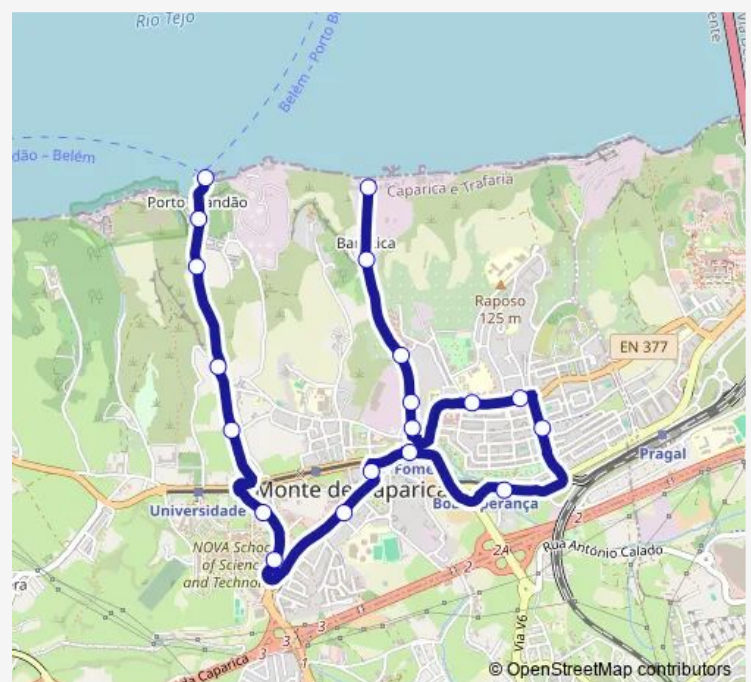

Route info

Direction: Porto Brandão (Cais) Terminal

Stops: 19

Trip Duration: 0 hour 20 min

3038 — Banática - Porto Brandão

Direction

Banática (Terminal) R Cons MAN Luis Fer — Porto Brandão (Cais) Terminal

18 stops

Saturday 08:20-18:35

Sunday 08:20-18:35

Route info

Direction: Banática (Terminal) R Cons MAN Luis Fer

Stops: 18

Trip Duration: 0 hour 20 min

3038 Bus time schedules and route maps are available in an offline PDF at busmaps.com. Use the busmaps.com website to see live bus times, train schedule or subway schedule, and step-by-step directions for all public transit in Almada