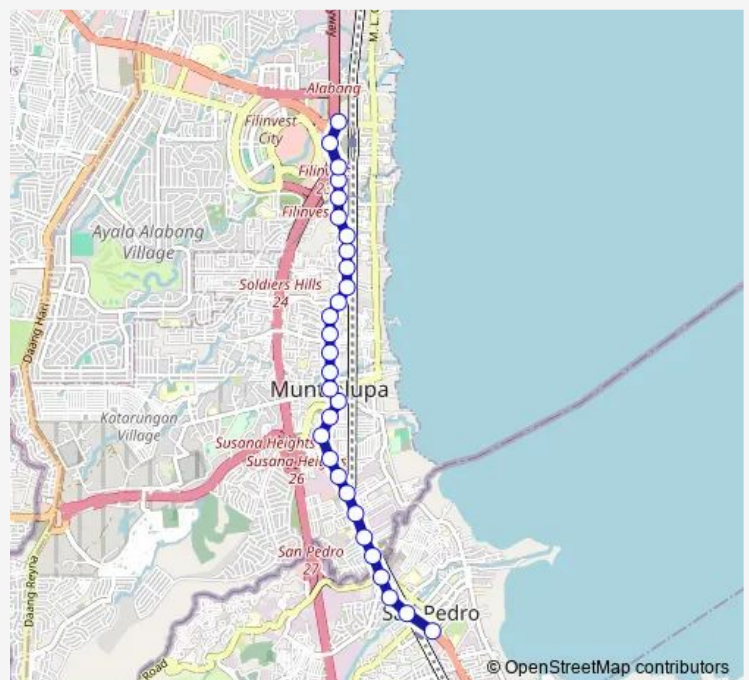

Magnolia / National Hwy, Muntinlupa City, Manila

Veterans' Bank, National Hwy, Muntinlupa City, Manila

Route schedule

BBL Trans San Pedro Terminal, National Hwy, San Pedro, Manila — South Luzon Expressway / Montillano St Intersection, Muntinlupa City, Manila

Monday	00:00
Tuesday	00:00
Wednesday	00:00
Thursday	00:00
Friday	00:00
Saturday	00:00
Sunday	00:00

Route info

Direction: BBL Trans San Pedro Terminal, National Hwy, San Pedro, Manila

Stops: 29

Trip Duration: 0 hour 34 min