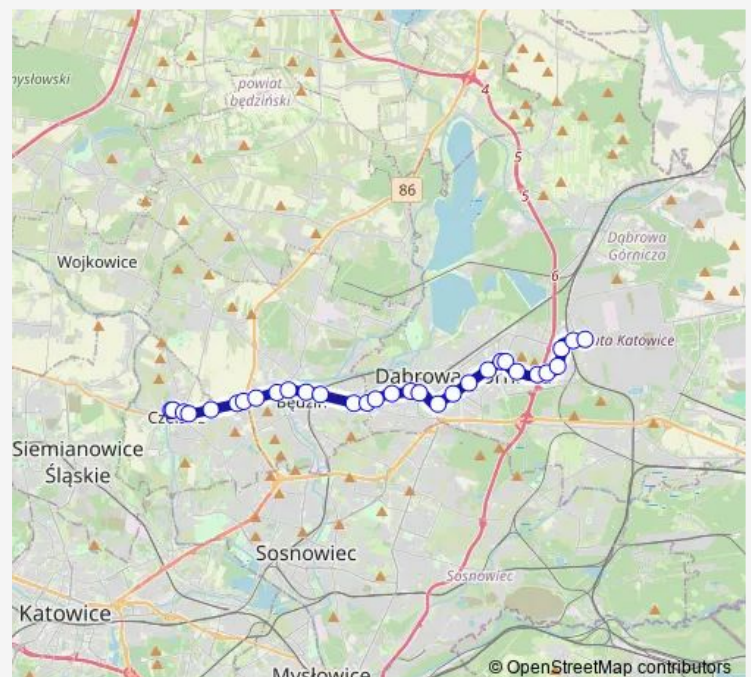

Thursday 04:54

Friday —

Saturday —

Sunday —

Route info

Direction: Osiedle Zamkowe Pętla

Stops: 26

Trip Duration: 0 hour 36 min