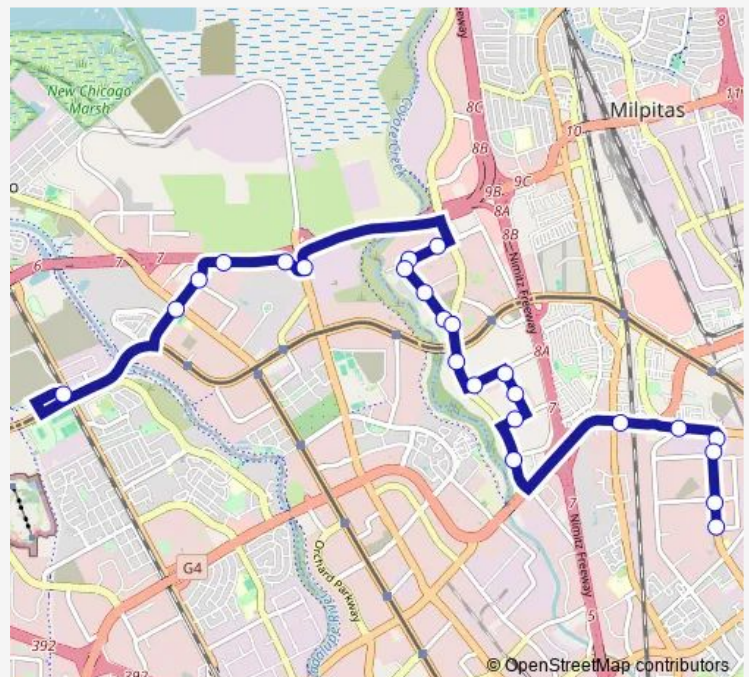

Montague & Main

Trade Zone & Ringwood

Lundy & Trade Zone

Route schedule

Great America ACE Amtrak Station — Lundy & Commerce

Monday 06:06-09:28

Tuesday 06:06-09:28

Wednesday 06:06-09:28

Thursday 06:06-09:28

Friday 06:06-09:28

Saturday —

Sunday —

Route info

Direction: Great America ACE Amtrak Station

Stops: 24

Trip Duration: 0 hour 32 min

ACE Violet — South Milpitas

Lundy & Fortune

Lundy & Concourse

Lundy & Commerce

Direction

Lundy & Commerce — Great America ACE Amtrak Station

21 stops

[Open route schedule](#)

Tuesday 13:41-17:01

Wednesday 13:41-17:01

Thursday 13:41-17:01

Friday 13:41-17:01

Saturday —

Sunday —

Route info

Direction: Lundy & Commerce