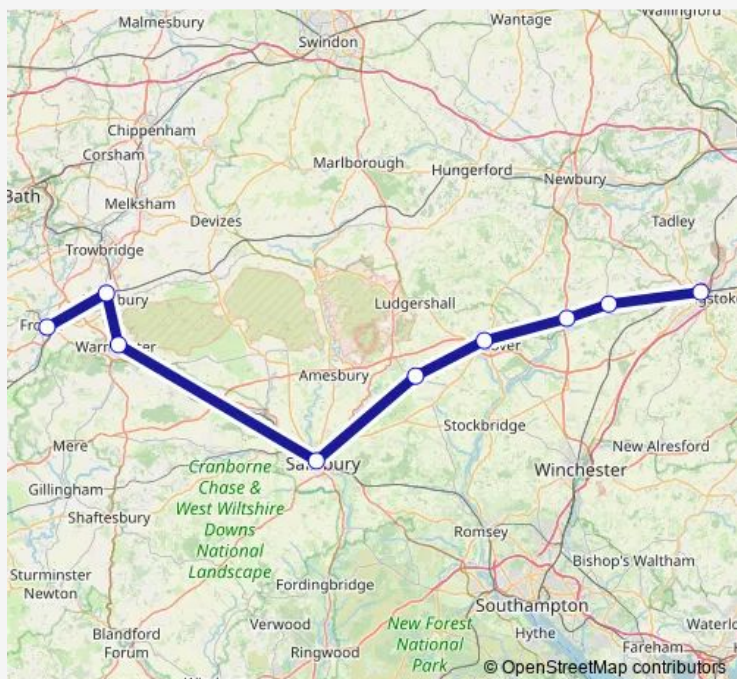

## Rail Sw:Bsk->Fro SW train service from BSK to Fro

[Go to website](#)

### Direction

Basingstoke — Frome

9 stops

[Open route schedule](#)

Basingstoke

Overton

Whitchurch (Hants)

Andover

### Route schedule

Basingstoke — Frome

Monday —

Tuesday —

Wednesday —

Thursday —

Friday —

Saturday 09:38

### Route info

Direction: Basingstoke

Stops: 9

Trip Duration: 1 hour 28 min

Sw:Bsk->Fro — SW train service from BSK to Fro

Sw:Bsk->Fro Rail time schedules and route maps are available in an offline PDF at [busmaps.com](https://busmaps.com). Use the [busmaps.com](https://busmaps.com) website to see live bus times, train schedule or subway schedule, and step-by-step directions for all public transit in Andover