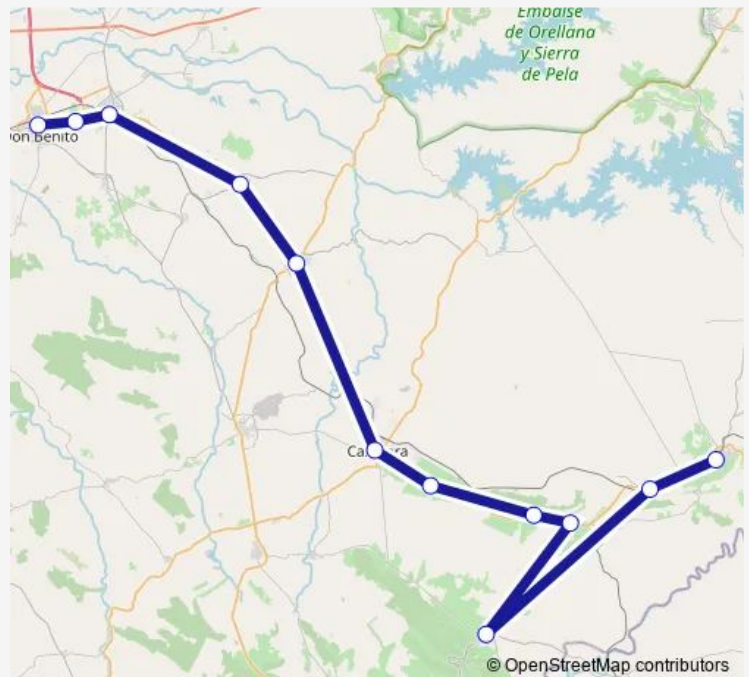

Saturday 14:55

Sunday —

Route info

Direction: DON Benito

Stops: 12

Trip Duration: 2 hour 0 min

■ 3L141 — Cabeza DEL Buey DON Benito

Direction

Cabeza DEL Buey — DON Benito

12 stops

[Open route schedule](#)

Cabeza DEL Buey

Almorchon

Monterrubio DE LA Serena

Helechal

LA Nava

Benquerencia DE LA Serena

Castuera

Campanario

LA Coronada

Villanueva DE LA Serena

Hospital DON Benito Vva

DON Benito

Route schedule

Cabeza DEL Buey — DON Benito

Monday	06:00
Tuesday	06:00
Wednesday	06:00
Thursday	06:00
Friday	06:00
Saturday	08:20
Sunday	—

Route info

Direction: Cabeza DEL Buey

Stops: 12

Trip Duration: 2 hour 0 min

3L141 Bus time schedules and route maps are available in an offline PDF at busmaps.com. Use the busmaps.com website to see live bus times, train schedule or subway schedule, and step-by-step directions for all public transit in Monterrubio de la Serena