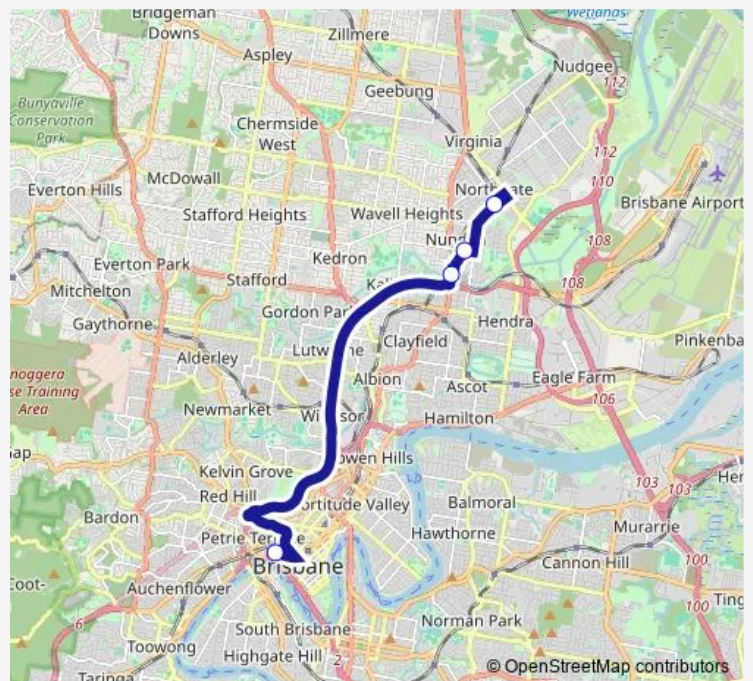

Bus R618 City - Northern Corridor (Express)

[Go to website](#)

Direction

Roma Street Stop 125 at Transit Centre — Ridge St at Northgate Station

4 stops

[Open route schedule](#)

Roma Street Stop 125 at Transit Centre

Sandgate Rd at Toombul, stop 32

Buckland Rd at Union Street, stop 2

Ridge St at Northgate Station

Route schedule

Roma Street Stop 125 at Transit Centre — Ridge St at Northgate Station

Monday	04:20-01:30 ⁺¹
Tuesday	04:20-01:30 ⁺¹
Wednesday	04:20-01:30 ⁺¹
Thursday	04:20-01:30 ⁺¹
Friday	04:20-01:30 ⁺¹
Saturday	—
Sunday	—

Route info

Direction: Roma Street Stop 125 at Transit Centre

Stops: 4

Trip Duration: 0 hour 27 min

R618 — City - Northern Corridor (Express)

Direction

Ridge St at Northgate Station — Roma Street Stop 125 at Transit Centre

Monday	04:30-01:00 ⁺¹
Tuesday	04:30-01:00 ⁺¹
Wednesday	04:30-01:00 ⁺¹
Thursday	04:30-01:00 ⁺¹
Friday	04:30-01:00 ⁺¹
Saturday	—
Sunday	—

Route info

Direction: Ridge St at Northgate Station

Stops: 4

Trip Duration: 0 hour 28 min