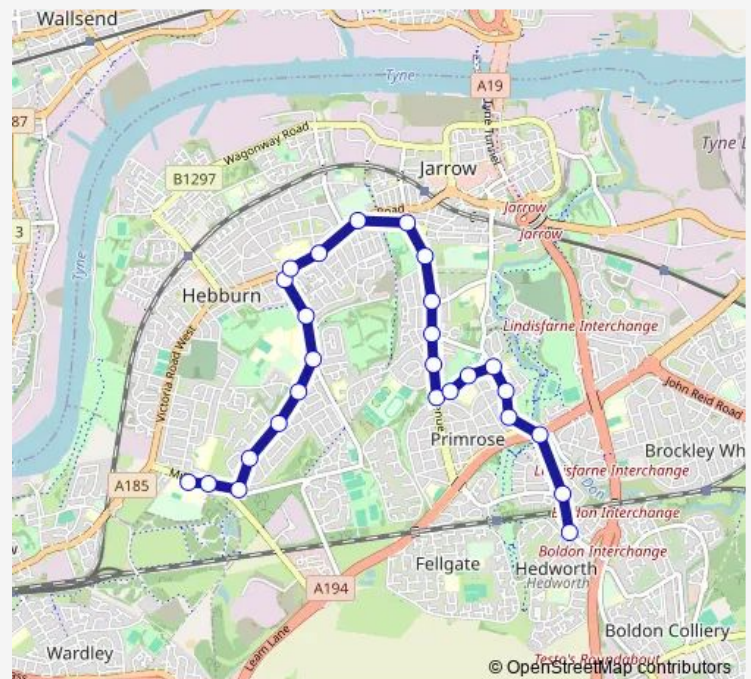

Valley View-Hylton Road

Primrose Terrace-Hospital

### Route schedule

St Joseph's Catholic Academy — Hedworth Lane

Monday 15:10

Tuesday 15:10

Wednesday 15:10

Thursday 15:10

Friday 15:10

Saturday —

### Route info

Direction: St Joseph's Catholic Academy

Stops: 26

Trip Duration: 0 hour 17 min

821n

Primrose Terrace-Lambton Terrace

Primrose Terrace - Dilston Terrace

Hedworth Lane-Leam Lane