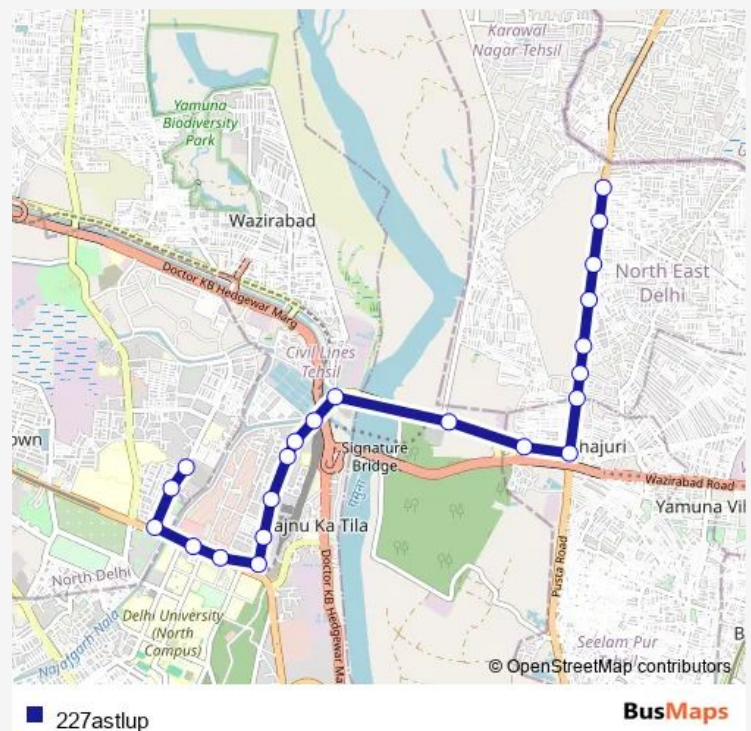

Sabhapur Crossing

### Route schedule

BBM Cluster Depot — Shaheed Bhagat Singh Colony  
Karawal Nagar

Monday 06:58-22:16

Tuesday 06:58-22:16

Wednesday 06:58-22:16

Thursday 06:58-22:16

Friday 06:58-22:16

Saturday 06:58-22:16

Sunday 06:58-22:16

### Route info

Direction: BBM Cluster Depot

Stops: 22

Trip Duration: 0 hour 39 min

■ 227astlup

227astlup Bus time schedules and route maps are available in an offline PDF at [busmaps.com](https://busmaps.com). Use the [busmaps.com](https://busmaps.com) website to see live bus times, train schedule or subway schedule, and step-by-step directions for all public transit in Delhi