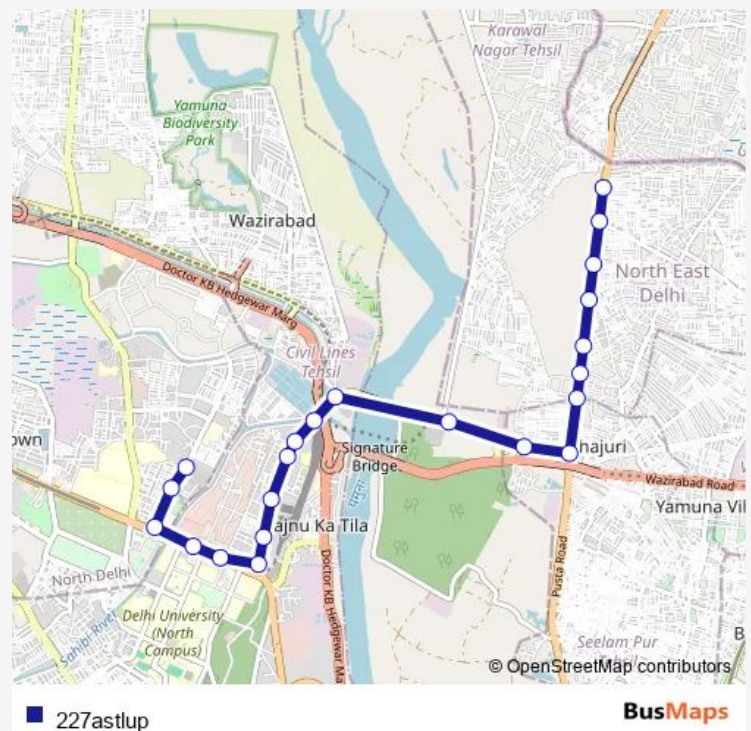

Bus 227astlup

[Go to website](#)

Direction

BBM Cluster Depot — Shaheed Bhagat Singh Colony
Karawal Nagar

22 stops

[Open route schedule](#)

BBM Cluster Depot

Sewa Kutir

Nehru Vihar Crossing

Wazirabad Crossing

Gurudwara Nanaksar

Rajeev Nagar (Wazirabad Road)

Khajuri Circle

Khajuri School

Bihari Pur Gaon

Crpf Camp

Delhi Police Training School

Titiksha Public School

Sabhapur Crossing

Route schedule

BBM Cluster Depot — Shaheed Bhagat Singh Colony
Karawal Nagar

Monday 06:58-22:16

Tuesday 06:58-22:16

Wednesday 06:58-22:16

Thursday 06:58-22:16

Friday 06:58-22:16

Saturday 06:58-22:16

Sunday 06:58-22:16

Route info

Direction: BBM Cluster Depot

Stops: 22

Trip Duration: 0 hour 39 min