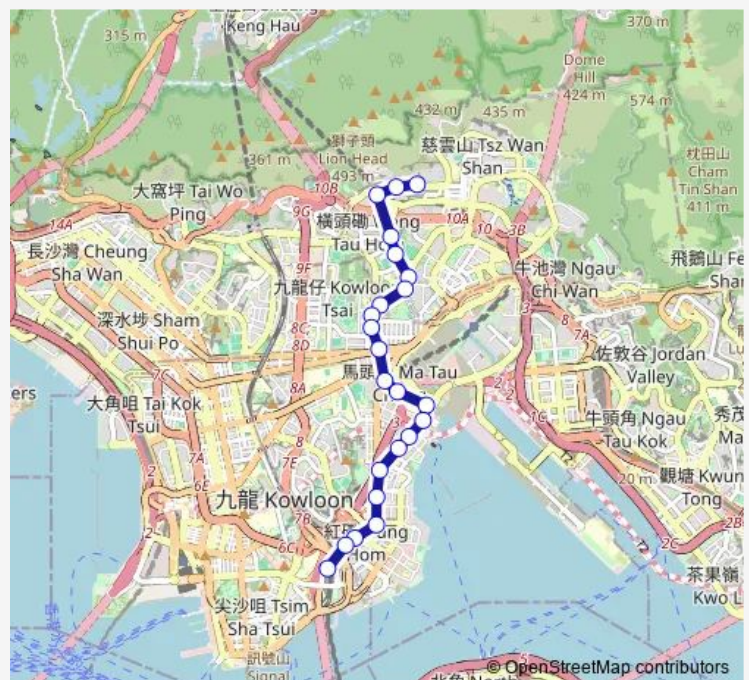

[Kmb+Ctb] China GAS Company/<Br>China GAS Company, MA TAU KOK Road[[Kmb] China GAS Company

[Kmb+Ctb] Jubilant Place/<Br>Jubilant Place, MA TAU KOK Road[[Kmb] Jubilant Place

[Kmb] THE Family Planning Association OF HK

[Ctb] Argyle Street Playground, MA TAU Chung Road[[Kmb+Ctb] Argyle Street Playground/<Br>Argyle

**Route schedule**

[Ctb] Hung HOM Station[[Kmb] Hung HOM Station BUS Terminus — [Ctb] Chuk Yuen Estate[[Kmb+Ctb] Chuk Yuen Estate BUS Terminus/<Br>Chuk Yuen Estate[[Kmb] Chuk Yuen Estate BUS Terminus

Monday	06:30-20:00
Tuesday	06:30-20:00
Wednesday	06:30-20:00
Thursday	06:30-20:00
Friday	06:30-20:00
Saturday	06:30-23:25
Sunday	06:30

**Route info**

Direction: [Ctb] Hung HOM Station[[Kmb] Hung HOM Station BUS Terminus

Stops: 23

Trip Duration: 0 hour 42 min

Street Playground, MA TAU Chung Road[[Kmb] Argyle  
Street Playground

[Ctb] HAU Wong Road, Prince Edward Road West[[Kmb]  
HAU Wong Road

[Kmb] NGA Tsin WAI Road

[Kmb] Carpenter Road