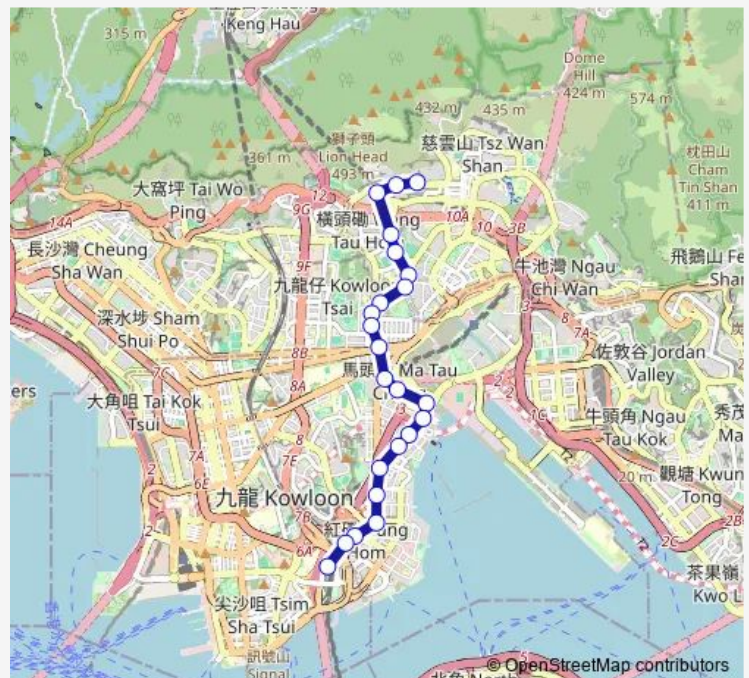

[Kmb+Ctb] China GAS Company/
China GAS Company, MA TAU KOK Road[[Kmb] China GAS Company

[Kmb+Ctb] Jubilant Place/
Jubilant Place, MA TAU KOK Road[[Kmb] Jubilant Place

[Kmb] THE Family Planning Association OF HK

[Ctb] Argyle Street Playground, MA TAU Chung Road[[Kmb+Ctb] Argyle Street Playground/
Argyle

Route schedule

[Ctb] Hung HOM Station[[Kmb] Hung HOM Station BUS Terminus — [Ctb] Chuk Yuen Estate[[Kmb+Ctb] Chuk Yuen Estate BUS Terminus/
Chuk Yuen Estate[[Kmb] Chuk Yuen Estate BUS Terminus

Monday	06:30-20:00
Tuesday	06:30-20:00
Wednesday	06:30-20:00
Thursday	06:30-20:00
Friday	06:30-20:00
Saturday	06:30-23:25
Sunday	06:30

Route info

Direction: [Ctb] Hung HOM Station[[Kmb] Hung HOM Station BUS Terminus

Stops: 23

Trip Duration: 0 hour 40 min

■ 11k — Chuk Yuen Estate - Hung HOM Station

Street Playground, MA TAU Chung Road[[Kmb] Argyle
Street Playground

[Ctb] HAU Wong Road, Prince Edward Road West[[Kmb]
HAU Wong Road