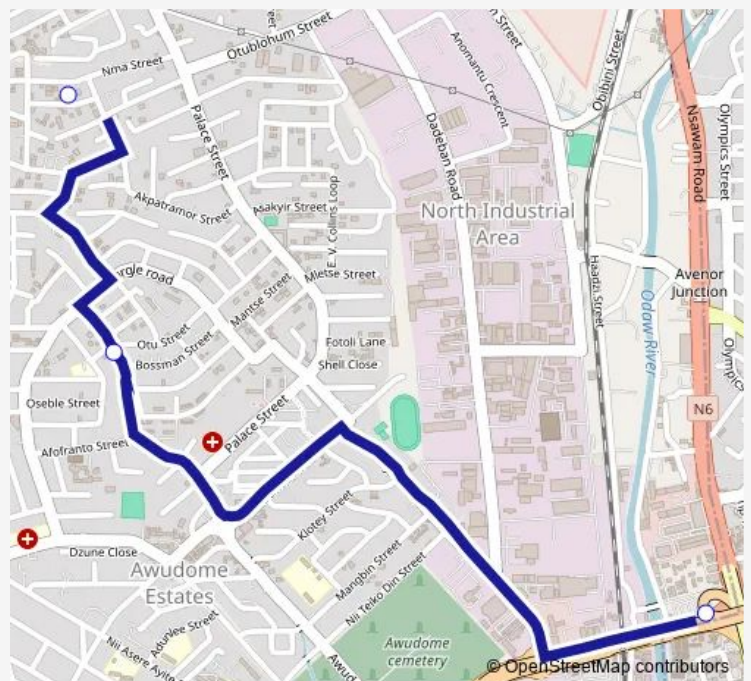

Bus 2031A Circle Odorna Station to Orgle Road Station

[Go to website](#)

Direction

Terminal Circle Odorna Station — Terminal Orgle Road Station

3 stops

[Open route schedule](#)

Terminal Circle Odorna Station

Love Community

Terminal Orgle Road Station

Route schedule

Terminal Circle Odorna Station — Terminal Orgle Road Station

Monday	08:50
Tuesday	08:50
Wednesday	08:50
Thursday	08:50
Friday	08:50
Saturday	08:50
Sunday	08:50

Route info

Direction: Terminal Circle Odorna Station

Stops: 3

Trip Duration: 0 hour 17 min

■ 2031A — Circle Odorna Station to Orgle Road Station

BusMaps

2031A Bus time schedules and route maps are available in an offline PDF at busmaps.com. Use the busmaps.com website to see live bus times, train schedule or subway schedule, and step-by-step directions for all public transit in Accra