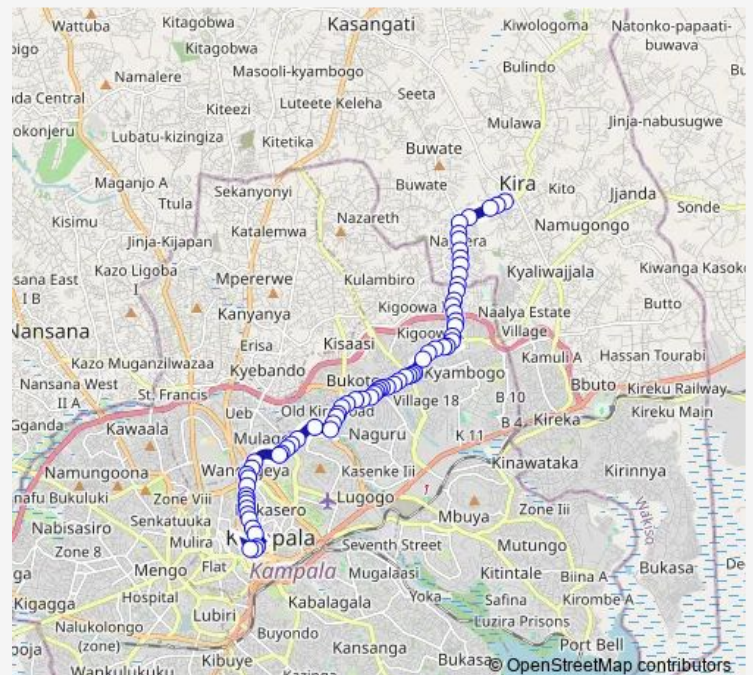

### Route schedule

Bright Touch Investments — Prime Complex ( Wilson Rd)

Monday 06:30-19:00

Tuesday 06:30-19:00

Wednesday 06:30-19:00

Thursday 06:30-19:00

Friday 06:30-19:00

Saturday 06:30-19:00

### Route info

Direction: Bright Touch Investments

Stops: 67

Trip Duration: 1 hour 20 min

Ic097 — City Square-Kira Town

Sal's Hotel - Jukena Supermarket

Kigowa

St. Francis Primary School