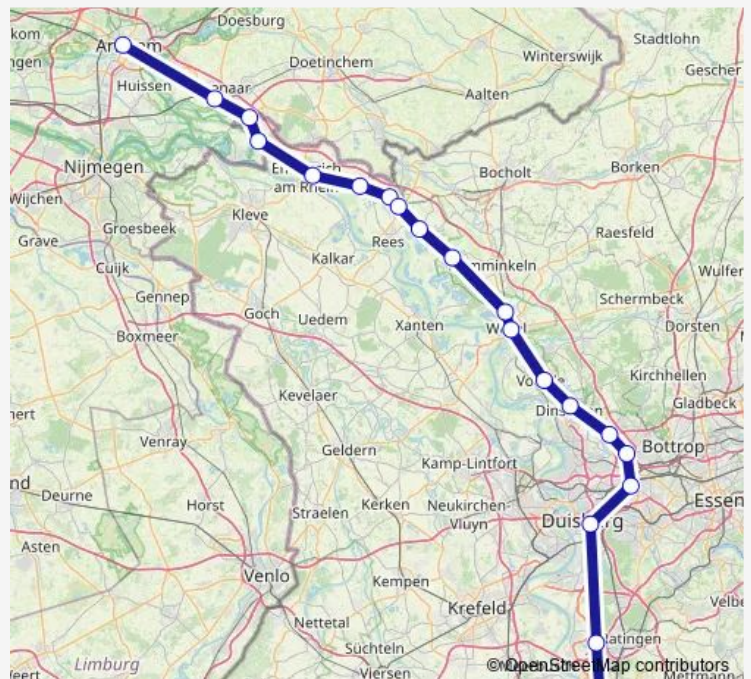

Rees Millingen Bf

Emmerich, Praest Bf

Emmerich Bahnhof

Route schedule

Düsseldorf Hbf — Emmerich Bahnhof

Monday 16:10

Tuesday 16:10

Wednesday 16:10

Thursday 16:10

Friday 16:10

Saturday —

Sunday —

Route info

Direction: Düsseldorf Hbf

Stops: 13

Trip Duration: 1 hour 30 min

■ Re19

BusMaps

Direction

Bocholt, Bahnhof — Wesel Bahnhof

5 stops

[Open route schedule](#)

Bocholt, Bahnhof

Hamminkeln Dingden Bf