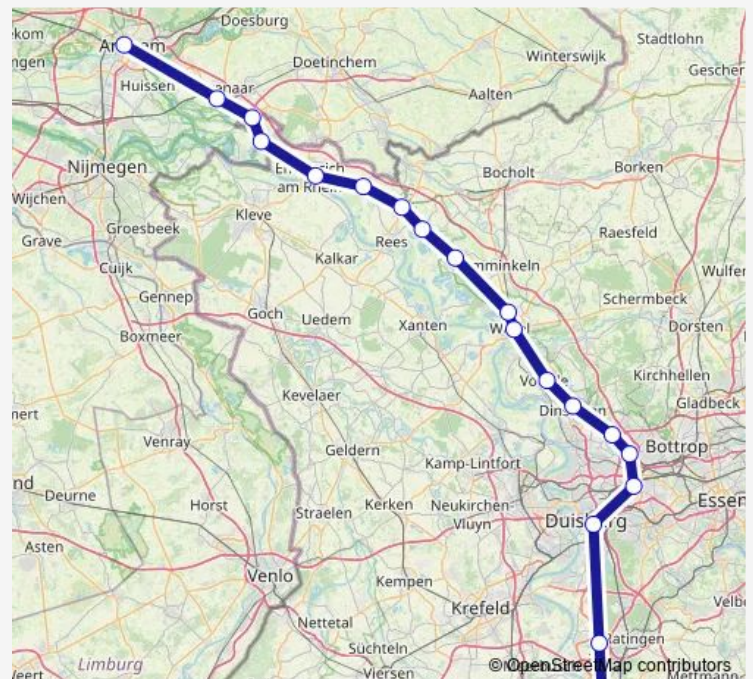

### Route schedule

Emmerich Bahnhof — Düsseldorf Hbf

Monday 05:24

Tuesday 05:24

Wednesday 05:24

Thursday 05:24

Friday 05:24

Saturday —

### Route info

Direction: Emmerich Bahnhof

Stops: 15

Trip Duration: 1 hour 23 min