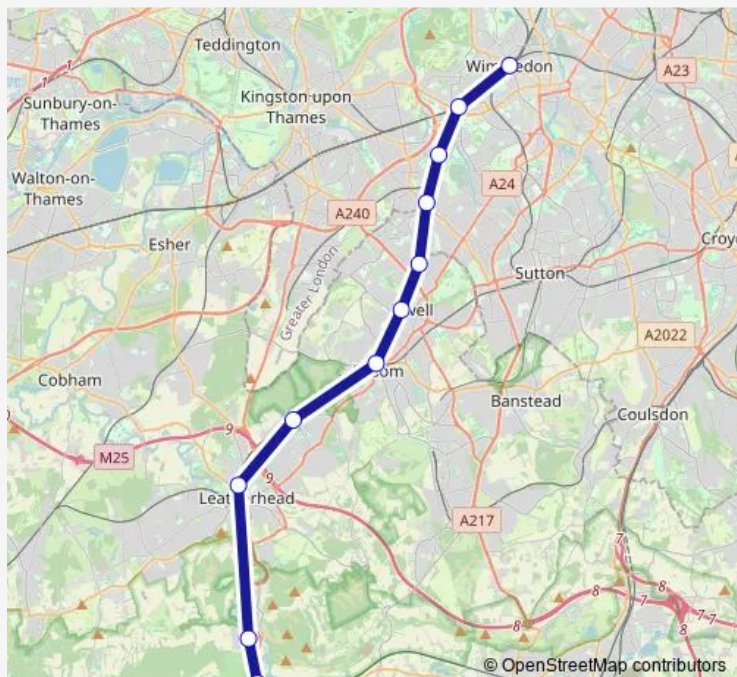

Rail Sw:Wim->Dkg SW train service from WIM to Dkg

[Go to website](#)

Direction

Wimbledon — Dorking

11 stops

[Open route schedule](#)

Wimbledon

Raynes Park

Motspur Park

Worcester Park

Stoneleigh

Ewell West

Epsom

Ashtead

Leatherhead

Box Hill & Westhumble

Dorking

Route schedule

Wimbledon — Dorking

Monday —

Tuesday —

Wednesday —

Thursday —

Friday —

Saturday 06:39-00:50⁺¹

Sunday 00:50-07:48

Route info

Direction: Wimbledon

Stops: 11

Trip Duration: 1 hour 14 min

■ Sw:Wim->Dkg — SW train service from WIM to Dkg

Sw:Wim->Dkg Rail time schedules and route maps are available in an offline PDF at busmaps.com. Use the busmaps.com website to see live bus times, train schedule or subway schedule, and step-by-step directions for all public transit in Morden