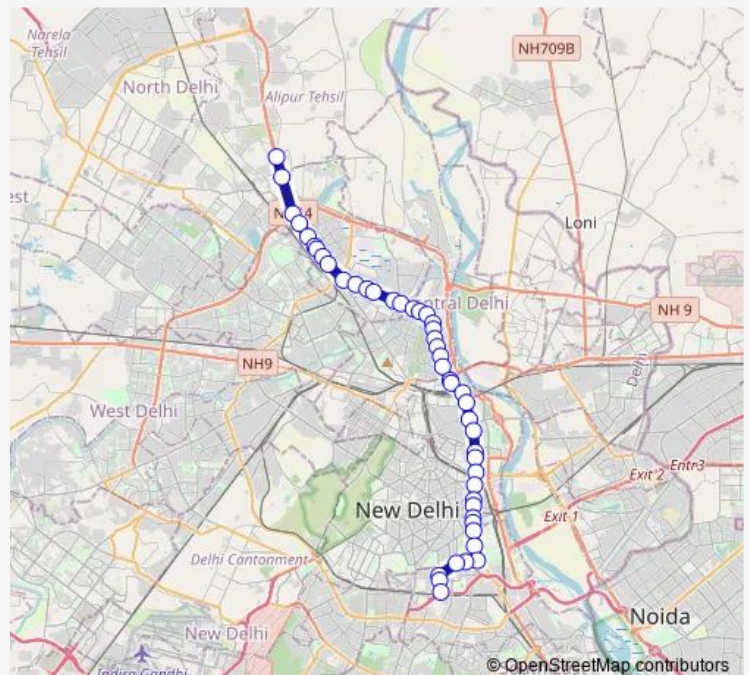

### Route schedule

Swaroop Nagar GT Road — Kushak Nallah Depot

Monday 05:30-15:25

Tuesday 05:30-15:25

Wednesday 05:30-15:25

Thursday 05:30-15:25

Friday 05:30-15:25

Saturday 05:30-15:25

### Route info

Direction: Swaroop Nagar GT Road

Stops: 46

Trip Duration: 1 hour 40 min

101adown

BusMaps

IP College

Exchange Store / Civil Lines Metro Station