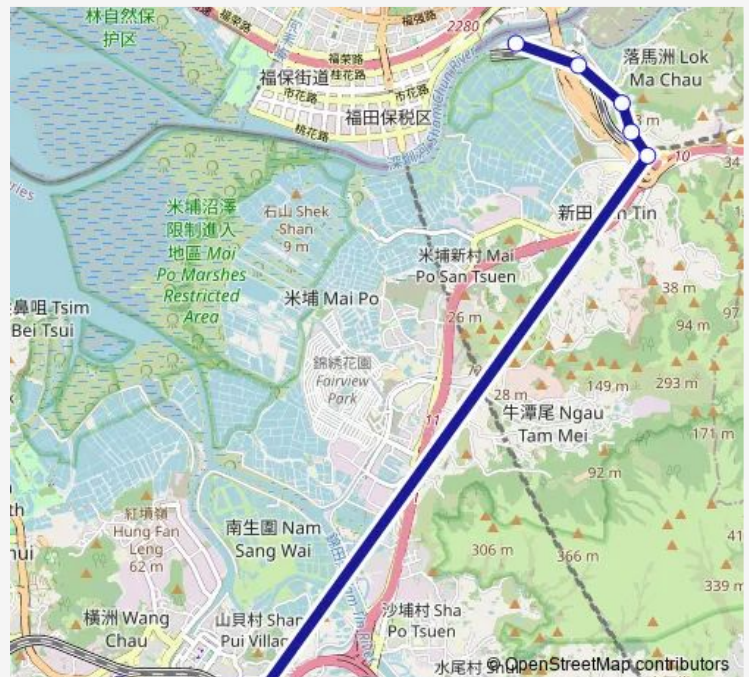

### Route schedule

[Kmb] SAN Shui House[Lwb] SAN Shui House — [Kmb] LOK MA Chau Station BUS Terminus

|           |             |
|-----------|-------------|
| Monday    | 06:50-18:30 |
| Tuesday   | 06:50-18:30 |
| Wednesday | 06:50-18:30 |
| Thursday  | 06:50-18:30 |
| Friday    | 06:50-18:30 |
| Saturday  | 06:50-09:00 |
| Sunday    | 06:50-16:50 |

### Route info

Direction: [Kmb] SAN Shui House[Lwb] SAN Shui House

Stops: 12

Trip Duration: 0 hour 32 min