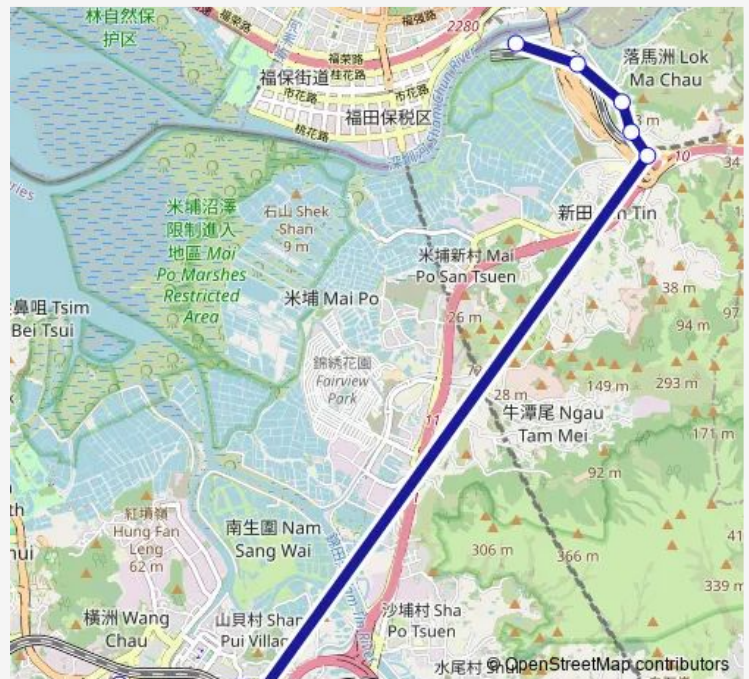

[Kmb] SAN Shui House[Lwb] SAN Shui House — [Kmb] LOK MA Chau Station BUS Terminus

Monday	06:50-18:30
Tuesday	06:50-18:30
Wednesday	06:50-18:30
Thursday	06:50-18:30
Friday	06:50-18:30
Saturday	06:50-09:00
Sunday	06:50-16:50

Route info

Direction: [Kmb] SAN Shui House[Lwb] SAN Shui House

Stops: 12

Trip Duration: 0 hour 34 min

■ B1 — MA Wang Road (SAN Shui House) - LOK MA Chau Station (Futian)

Direction

[Kmb] LOK MA Chau Station BUS Terminus — [Kmb] SAN Shui House[[Lwb] SAN Shui House