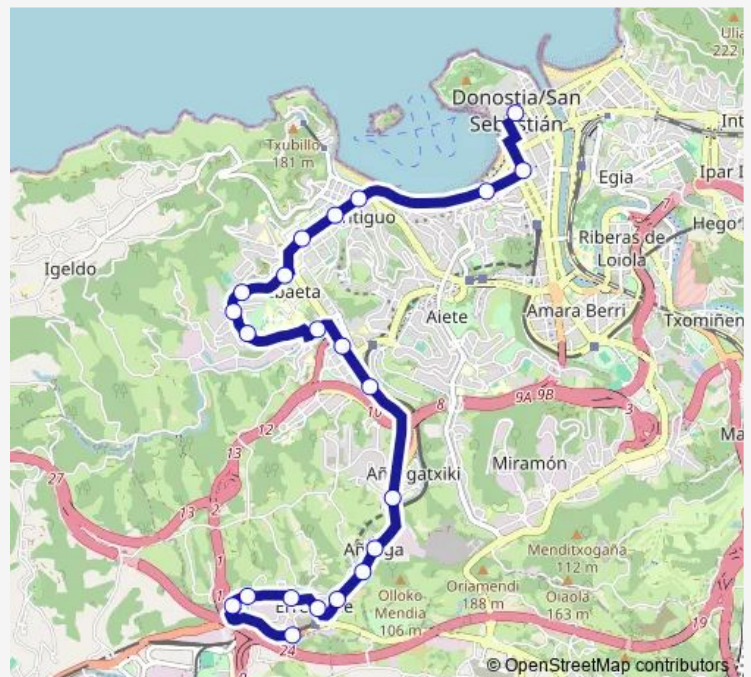

Bus B1 Bentaberri-Berio-Añorga

[Go to website](#)

Direction

undefined — undefined

0 stops

[Open route schedule](#)

Route schedule

undefined — undefined

Monday	00:30-06:30
Tuesday	—
Wednesday	—
Thursday	—
Friday	—
Saturday	00:30-02:30
Sunday	00:30-03:30

Route info

Direction:

Stops: 0

Trip Duration: — min

B1 — Bentaberri-Berio-Añorga

Direction

Boulevard 17 — Errekalde li

22 stops

[Open route schedule](#)

Boulevard 17

Urbietta 20

Zubieta-San Martín

Zumalakarregi 10

Antig Anbul

Majisteritza Tol 14

Route schedule

Boulevard 17 — Errekalde li

Monday 00:30-07:00

Tuesday —

Wednesday —

Thursday —

Friday —

Saturday 01:00-03:00