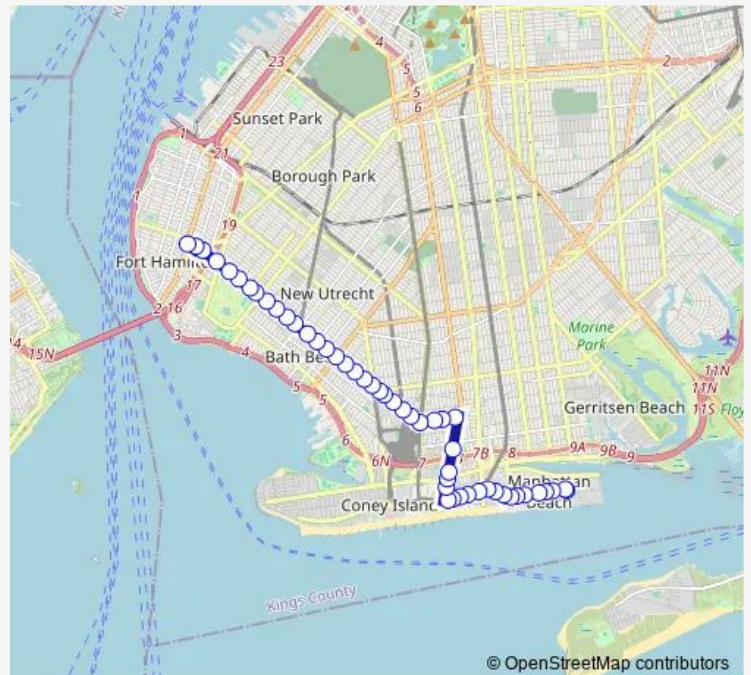

Route schedule

87 ST/4 Av — Oriental Blvd/Mackenzie St

Monday	01:38-01:00 <sup>+1</sup>
Tuesday	01:38-01:00 <sup>+1</sup>
Wednesday	01:38-01:00 <sup>+1</sup>
Thursday	01:38-01:00 <sup>+1</sup>
Friday	01:38-01:00 <sup>+1</sup>
Saturday	01:38-00:58 <sup>+1</sup>
Sunday	01:38-00:58 <sup>+1</sup>

Route info

Direction: 87 ST/4 Av

Stops: 50

Trip Duration: 0 hour 50 min

© OpenStreetMap contributors

■ B1 — Bay Ridge - Manhattan Beach

86 ST/Stillwell Av

86 ST/Avenue U

86 ST/Avenue V

86 ST/W 8 St

86 ST/Avenue W

Avenue X/Shell Rd

Avenue X/W 1 St

Avenue X/E 1 St

Avenue X/E 3 St

Avenue X/Ocean Pkwy

## Route info

Direction: Mackenzie Loop (no G-A-R: use 300000)

Stops: 49

Trip Duration: 1 hour 2 min

86 ST/W 7 St

86 ST/W 9 St

86 ST/W 11 St

86 ST/Avenue U