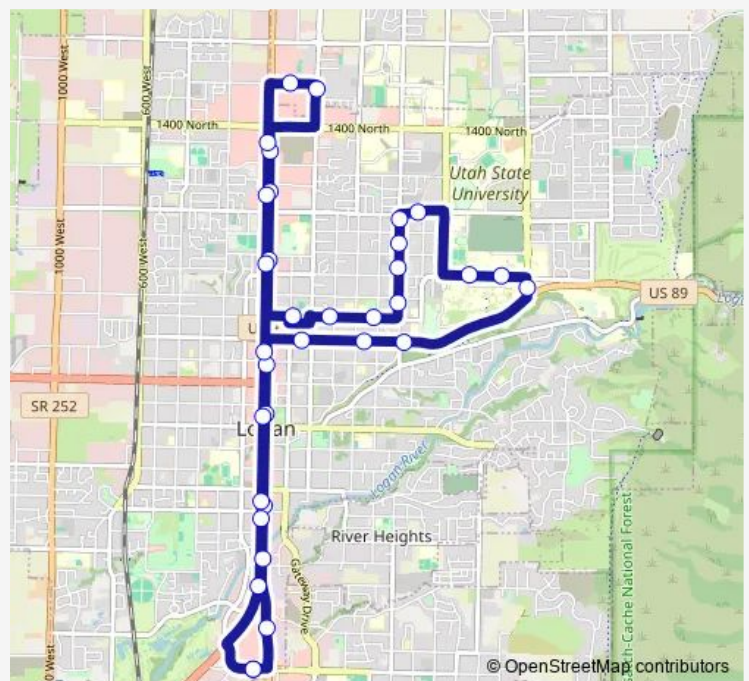

## Bus B1 Logan

[Go to website](#)

### Direction

36 West 1200 South(Les Schwab) — 36 West 1200 South(Les Schwab)

34 stops

[Open route schedule](#)

- 36 West 1200 South(Les Schwab)
- 950 South Main
- 670 South Main(Riverwoods)
- 354 South Main
- 50 North Main(Tabernacle)
- 280 North Main(Key Bank)
- 162 E 400 N(Nelson Funeral Home)
- 432 E 400 N
- 630 E 400 N
- 650 N 1200 E
- 1071 East 700 North(Richards Hall)
- 903 East 700 North(Education Bldg)
- 695 East 1000 North(USU Credit Union)
- 977 North 600 East
- 843 North 600 East
- 735 North 600 East
- 585 North 600 East
- 489 East 500 North(Adams Park)
- 285 East 500 North
- 185 E 500 N(Transit Center)
- 750 North Main(Smiths Marketplace)

### Route schedule

36 West 1200 South(Les Schwab) — 36 West 1200 South(Les Schwab)

Monday	06:00-20:15
Tuesday	06:00-20:15
Wednesday	06:00-20:15
Thursday	06:00-20:15
Friday	06:00-20:15
Saturday	10:00-18:15
Sunday	—

### Route info

Direction: 36 West 1200 South(Les Schwab)

Stops: 34

Trip Duration: 0 hour 45 min

B1 — Logan

1080 North Main(Burger King/Old Navy)

1300 N Main(Arby's)

1580 N 200 E