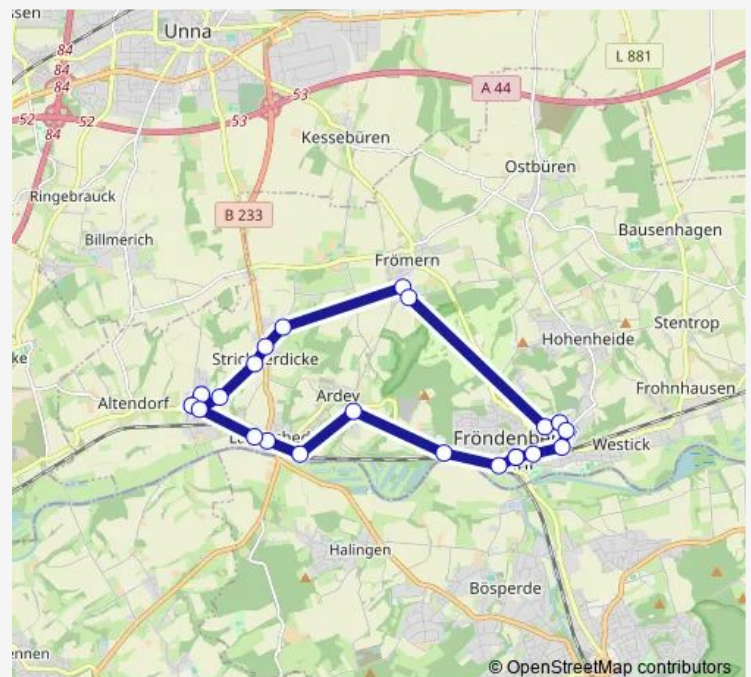

Bus B1 Fröndenberg - Dellwig - Fröndenberg

[Go to website](#)

Direction

Fröndenberg, Mitte — Fröndenberg, Mitte

23 stops

[Open route schedule](#)

Fröndenberg, Mitte

Fröndenberg, Bahnhof P+R

Fröndenberg, Neubau Union

Ardey, Dorfstraße

Ardey, Westfeld

Langschede, Feuerwehr

Langschede, Bahnhof

Dellwig, Im Höfchen

Dellwig, Am Schwimmbad

Dellwig, Im Höfchen

Dellwig, Schule

Dellwig, Gemeindehaus

Dellwig, Zur Düke

Strickherdicke, Alte Kreisstr

Strickherdicke, Bürgerhaus

Frömern, Weißes Feld

Frömern, Auf dem Spitt

Fröndenberg, Overbergstraße

Fröndenberg, Löhnbad

Fröndenberg, Im Wiesengrund

Fröndenberg, Alleestraße

Route schedule

Fröndenberg, Mitte — Fröndenberg, Mitte

Monday 08:00-16:00

Tuesday —

Wednesday —

Thursday —

Friday 08:00-16:00

Saturday —

Sunday —

Route info

Direction: Fröndenberg, Mitte

Stops: 23

Trip Duration: 0 hour 38 min

■ B1 — Fröndenberg - Dellwig - Fröndenberg