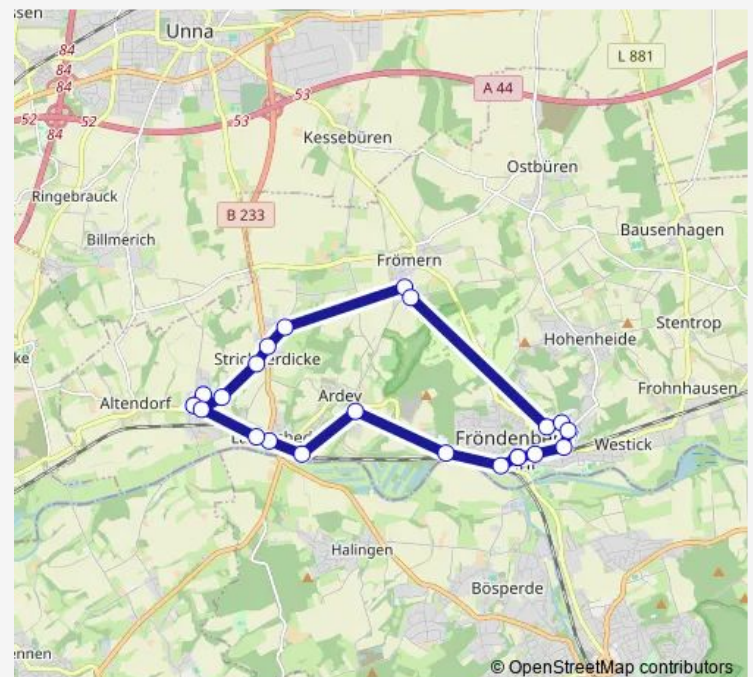

Fröndenberg, Löhnbad

Fröndenberg, Im Wiesengrund

Fröndenberg, Alleestraße

Route schedule

Fröndenberg, Mitte — Fröndenberg, Mitte

Monday 08:00-16:00

Tuesday 08:00-16:00

Wednesday 08:00-16:00

Thursday 08:00-16:00

Friday 08:00-16:00

Saturday —

Sunday —

Route info

Direction: Fröndenberg, Mitte

Stops: 23

Trip Duration: 0 hour 38 min