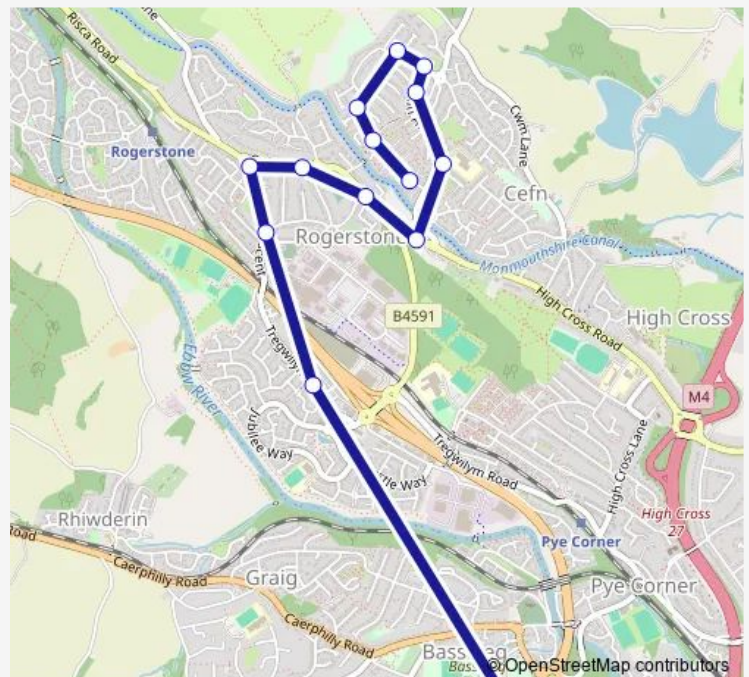

Bus B1 Mount Pleasant - Bassaleg School

[Go to website](#)

Direction

Rolls Walk — Bassaleg School

14 stops

[Open route schedule](#)

Rolls Walk

Delius Close

Wednesday 07:45-07:46

Thursday 07:45-07:46

Friday 07:45-07:46

Saturday —

Sunday —

Route info

Direction: Rolls Walk

Stops: 14

Trip Duration: 0 hour 22 min

■ B1 — Mount Pleasant - Bassaleg School

Direction

Bassaleg School — Ruskin Avenue

13 stops

[Open route schedule](#)

Bassaleg School

Rogerstone Library

Thursday 15:15-15:16

Friday 15:15-15:16

Saturday —

Sunday —

Route info

Direction: Bassaleg School

Stops: 13

Trip Duration: 0 hour 22 min