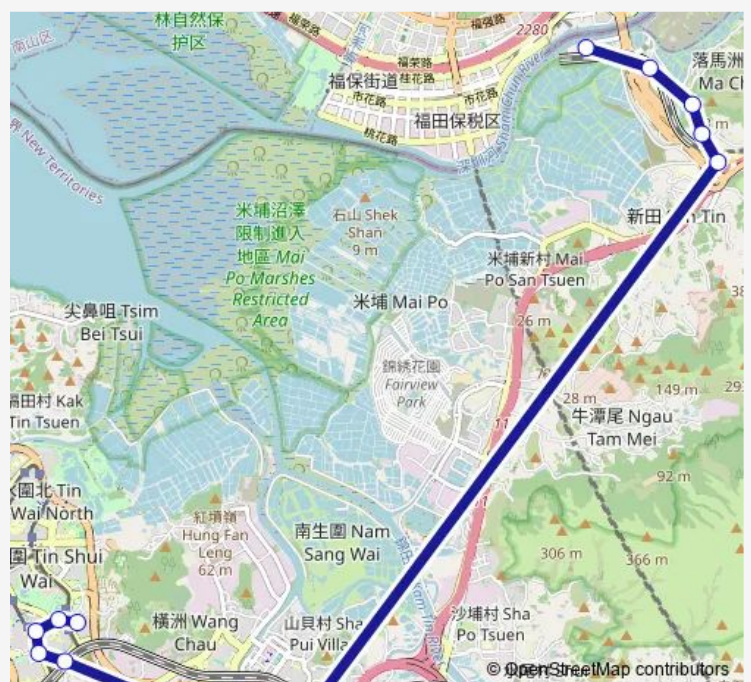

[Kmb] Yoho Mall I|[Lwb] Yoho Mall I

[Kmb] SAN TIN Public Transport Interchange|[Lwb] SAN TIN Public Transport Interchange

[Kmb] Chau TAU Tsuen

Route schedule

[Kmb] TIN TSZ BUS Terminus|[Nlb] TIN Shui WAI (TIN TSZ Estate) — [Kmb] LOK MA Chau Station BUS Terminus

Monday	05:50-19:15
Tuesday	05:50-19:15
Wednesday	05:50-19:15
Thursday	05:50-19:15
Friday	05:50-19:15
Saturday	05:50-19:35
Sunday	05:50-19:15

Route info

Direction: [Kmb] TIN TSZ BUS Terminus|[Nlb] TIN Shui WAI (TIN TSZ Estate)

Stops: 17

Trip Duration: 0 hour 52 min

[Kmb] HA WAN Fisherman Tsuen

[Kmb] HA WAN Tsuen

[Kmb] LOK MA Chau Station BUS Terminus

Direction

[Kmb] LOK MA Chau Station BUS Terminus — [Kmb] TIN TSZ BUS Terminus[[Nlb] TIN Shui WAI (TIN TSZ Estate)

Monday 06:40-22:15

Tuesday 06:40-22:15

Wednesday 06:40-22:15

Thursday 06:40-22:15

Friday 06:40-22:15

Saturday 06:40-22:40

Sunday 06:40-22:40

Route info