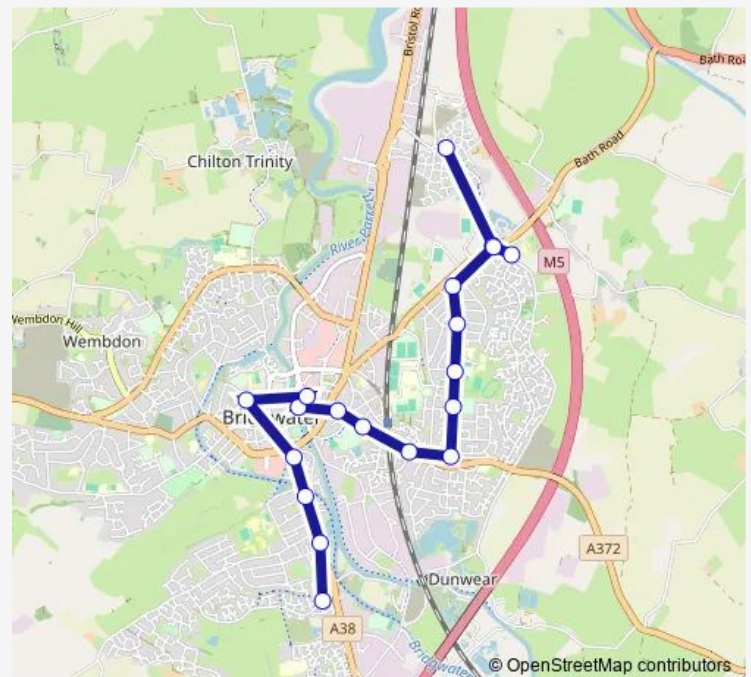

### Direction

Kings Road Roundabout — Wills Road

19 stops

[Open route schedule](#)

Kings Road Roundabout

Filling Station

Community Hospital

Filling Station

### Route schedule

Kings Road Roundabout — Wills Road

Monday 08:50-16:07

Tuesday 08:50-16:07

Wednesday 08:50-16:07

Thursday 08:50-16:07

Friday 08:50-16:07

Saturday 09:02-14:07

### Route info

Direction: Kings Road Roundabout

Stops: 19

Trip Duration: 0 hour 29 min

■ B1 — Penlea Estate - Sydenham Estate

**Direction**

Wills Road — Community Hospital

27 stops

## Route info

Direction: Wills Road

Stops: 27

Trip Duration: 0 hour 27 min

Filling Station

Community Hospital

B1 Bus time schedules and route maps are available in an offline PDF at [busmaps.com](https://busmaps.com). Use the [busmaps.com](https://busmaps.com) website to see live bus times, train schedule or subway schedule, and step-by-step directions for all public transit in Bridgwater