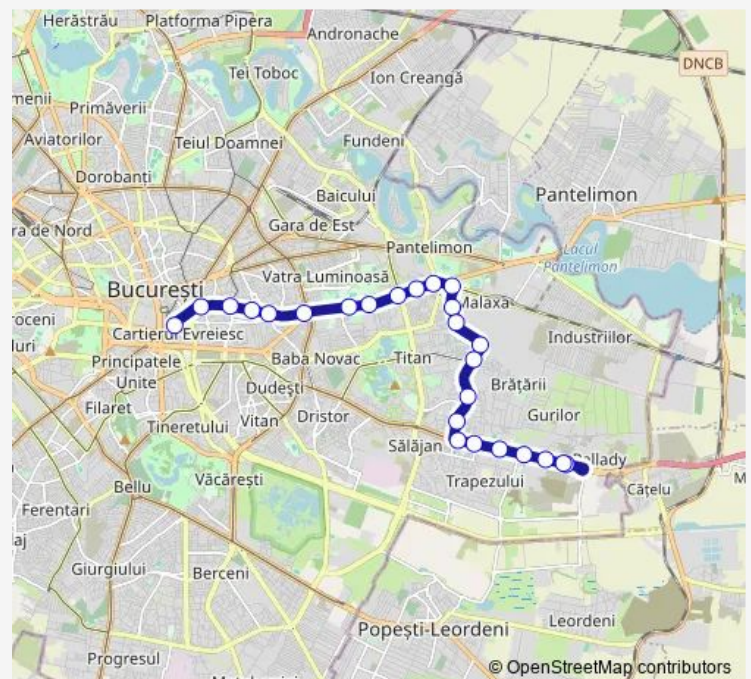

Bd. Basarabia

Soseaua Morarilor

Baia de Arama

Bd. Nicolae Grigorescu

Arena Nationala

Patinoar

Piata Hurmuzachi

Delea Veche

Saturday 04:30-22:30

Sunday 04:30-22:30

Route info

Direction: Chimopar

Stops: 26

Trip Duration: 0 hour 46 min

Hala Traian

Piata Sf. Stefan