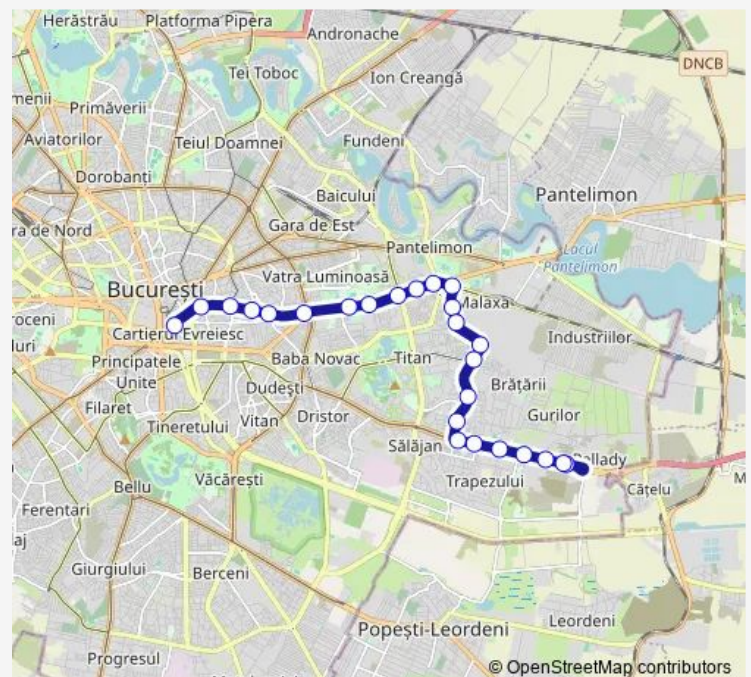

Bd. Basarabia

Soseaua Morarilor

Baia de Arama

Bd. Nicolae Grigorescu

Arena Nationala

Patinoar

Piata Hurmuzachi

Delea Veche

### Route schedule

Chimopar — Piata Sf. Vineri

Monday 04:30-22:30

Tuesday 04:30-22:30

Wednesday 04:30-22:30

Thursday 04:30-22:30

Friday 04:30-22:30

Saturday 04:30-22:30

### Route info

Direction: Chimopar

Stops: 26

Trip Duration: 0 hour 45 min

Hala Traian

Piata Sf. Stefan

Piata Corneliu Coposu

Piata Sf. Vineri