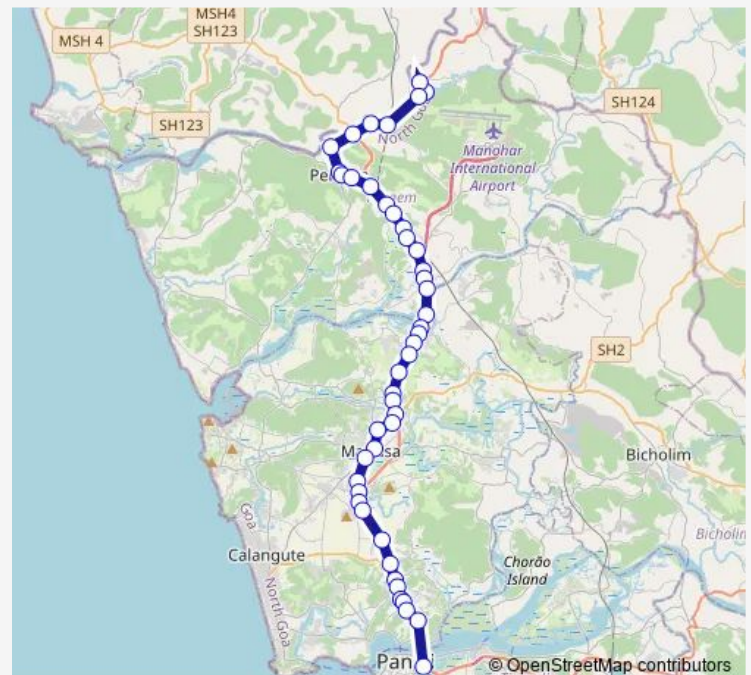

Thursday 07:00-14:20

Friday 07:00-14:20

Saturday 07:00-14:20

Sunday 07:00-14:20

Route info

Direction: Mopa Karmalwadi

Stops: 45

Trip Duration: 1 hour 20 min