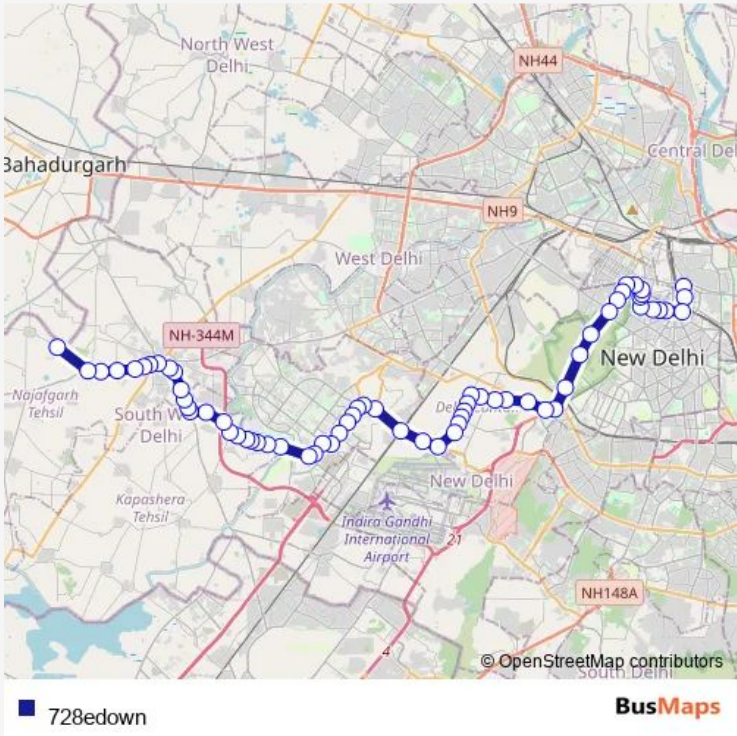

Bus 728edown

[Go to website](#)

Direction
 New Delhi Railway Station Gate 2 — Kair Depot
 66 stops
[Open route schedule](#)

- New Delhi Railway Station Gate 2
- Shivaji Park
- Super Bazar
- Shivaji Stadium Terminal
- Shaheed Bhagat Singh Marg
- Shaheed Bhagat Singh Marg
- Gole Market
- PS Mandir Marg
- Balmiki Mandir
- Panchkuian Road Banwai Lal Hospital
- Meghdoot Bhawan
- Karol Bagh Gurgaon Stand
- Ravinder Rangshala
- Cpti
- Ridge Road
- R Block Rajinder Nagar
- Buddha Jayanti Park
- APS School Dhaula Kuan
- Dhaula Kuan
- Golf Club
- R R Line

Route schedule
 New Delhi Railway Station Gate 2 — Kair Depot

Monday	05:42-07:29
Tuesday	05:42-07:29
Wednesday	05:42-07:29
Thursday	05:42-07:29
Friday	05:42-07:29
Saturday	05:42-07:29
Sunday	05:42-07:29

Route info
 Direction: New Delhi Railway Station Gate 2
 Stops: 66
 Trip Duration: 2 hour 37 min

Sri Nagesh Garden

Shastri Bazar

Kabul Line

Chhawani Hospital

Sadar Bazar

Geeta Ashram

Kendriya Vidhyalaya

Qutub Vihar Phase-I Kikar Stand

Jhankar Crossing

Goyla Dairy

Nehru Bus Stand Goyla Dairy

St Thomas School Goyla Vihar

Taj Pur More

Goyla Village

Shyam Vihar