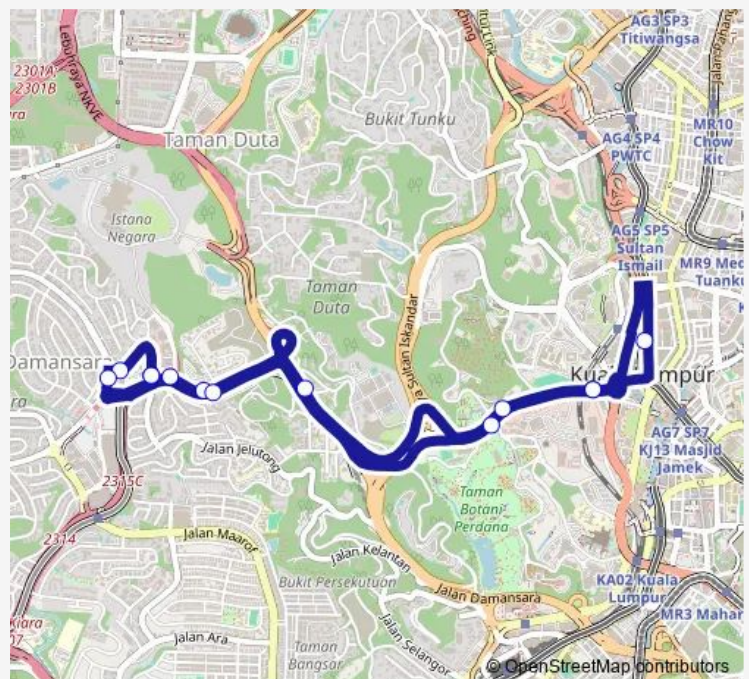

### Direction

(M1) MRT Semantan Pintu B — (M1) MRT Semantan Pintu B

13 stops

[Open route schedule](#)

(M1) MRT Semantan Pintu B

HP Tower

Menara Manulife

UOA Damansara

(M1) MRT Semantan Pintu B

### Route schedule

(M1) MRT Semantan Pintu B — (M1) MRT Semantan Pintu B

Monday 06:30-23:30

Tuesday 06:30-23:30

Wednesday 06:30-23:30

Thursday 06:30-23:30

Friday 06:30-23:30

Saturday 06:30-23:30

### Route info

Direction: (M1) MRT Semantan Pintu B

Stops: 13

Trip Duration: 0 hour 20 min

T820

T820 Bus time schedules and route maps are available in an offline PDF at [busmaps.com](https://busmaps.com). Use the [busmaps.com](https://busmaps.com) website to see live bus times, train schedule or subway schedule, and step-by-step directions for all public transit in Kuala Lumpur