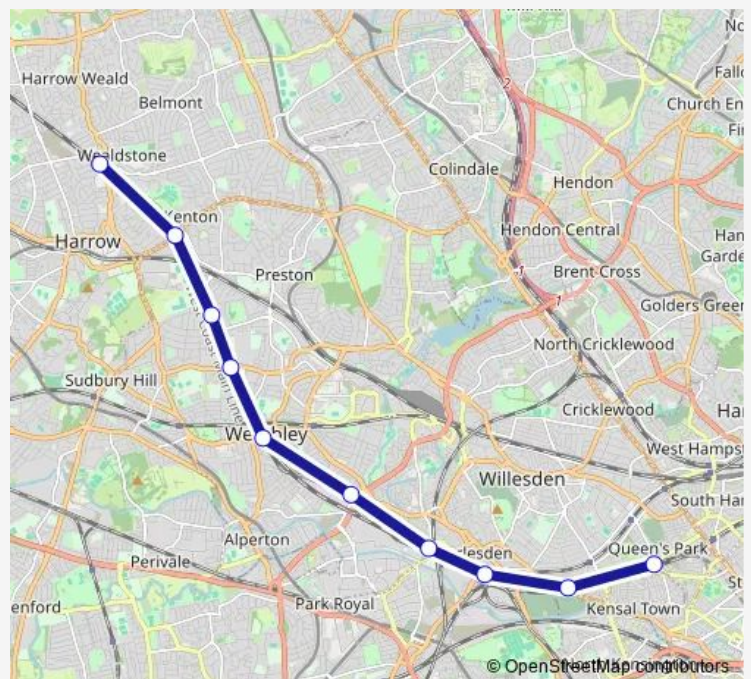

## Metro Lt:Qpw->Hrw LT underground service from QPW to Hrw

[Go to website](#)

### Direction

Queens Park (London) — Harrow & Wealdstone

10 stops

[Open route schedule](#)

Queens Park (London)

Kensal Green

Willesden Junction

Harlesden

### Route schedule

Queens Park (London) — Harrow & Wealdstone

Monday	00:14-00:14 <sup>+1</sup>
Tuesday	00:14-00:14 <sup>+1</sup>
Wednesday	00:14-00:14 <sup>+1</sup>
Thursday	00:14-00:14 <sup>+1</sup>
Friday	00:14-00:14 <sup>+1</sup>
Saturday	00:14-23:58
Sunday	07:13-00:14 <sup>+1</sup>

### Route info

Direction: Queens Park (London)

Stops: 10

Trip Duration: 0 hour 22 min

■ Lt:Qpw->Hrw — LT underground service from QPW to Harrow

Lt:Qpw->Hrw Metro time schedules and route maps are available in an offline PDF at [busmaps.com](https://busmaps.com). Use the [busmaps.com](https://busmaps.com) website to see live bus times, train schedule or subway schedule, and step-by-step directions for all public transit in London