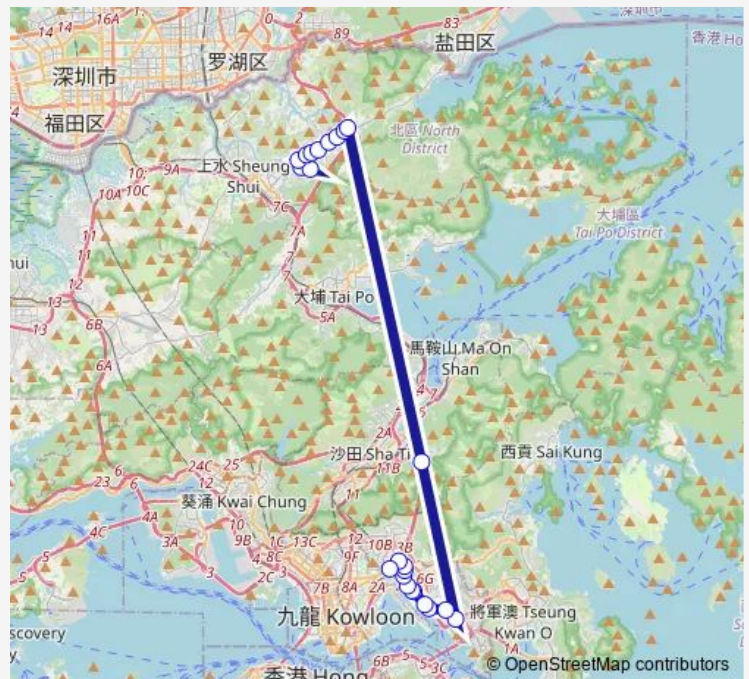

[Ctb] Queen'S Hill Estate|[Kmb] Queen'S Hill BUS Terminus — [Ctb] KAI Tak|[Kmb] KAI TAK BUS Terminus

Monday —

Tuesday —

Wednesday —

Thursday —

Friday —

Saturday 05:40-07:30

Sunday 05:40-07:30

Route info

Direction: [Ctb] Queen'S Hill Estate|[Kmb] Queen'S Hill BUS Terminus

Stops: 23

Trip Duration: 1 hour 15 min

78C — Queen'S Hill Fanling - KAI Tak

[Ctb] Megabox, Wang Chiu Road[[Kmb+Ctb] Sheung Yuet Road, Kowloon BAY/
Megabox, Wang Chiu Road[[Kmb] Sheung Yuet Road, Kowloon Bay