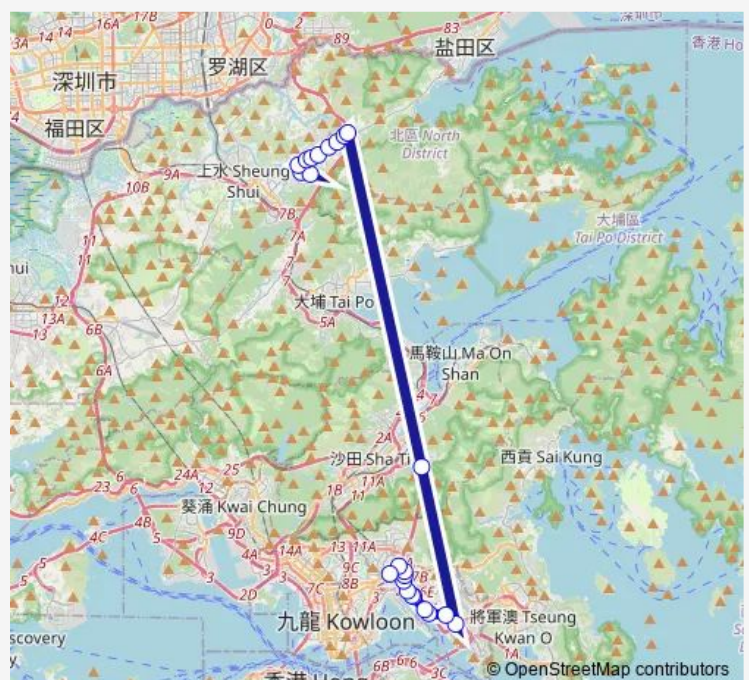

[Ctb] Queen'S Hill Estate[[Kmb] Queen'S Hill BUS Terminus — [Ctb] KAI TAK - Airside[[Kmb] KAI TAK BUS Terminus

Monday	—
Tuesday	—
Wednesday	—
Thursday	—
Friday	—
Saturday	05:40-07:30
Sunday	05:40-07:30

Route info

Direction: [Ctb] Queen'S Hill Estate[[Kmb] Queen'S Hill BUS Terminus

Stops: 23

Trip Duration: 1 hour 13 min

78c — Queen'S Hill Fanling - KAI Tak

[Ctb] Megabox, Wang Chiu Road[[Kmb+Ctb] Sheung Yuet Road, Kowloon BAY/
Megabox, Wang Chiu Road[[Kmb] Sheung Yuet Road, Kowloon Bay