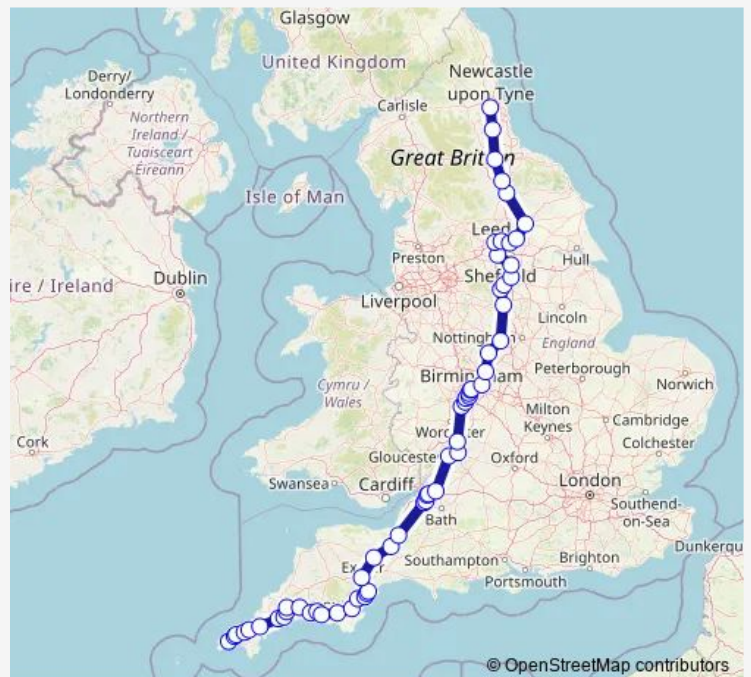

Redruth

Truro

St Austell

Par

Lostwithiel

Bodmin Parkway

Liskeard

St Germans

Saltash

Plymouth

Ivybridge

Totnes

Newton Abbot

Teignmouth

Dawlish

Dawlish Warren

### Route schedule

Penzance — Newcastle

Monday 09:25-09:31

Tuesday 09:25-09:31

Wednesday 09:25-09:31

Thursday 09:25-09:31

Friday 09:25-09:31

Saturday —

### Route info

Direction: Penzance

Stops: 59

Trip Duration: 9 hour 7 min

■ Xc:Pnz->Ncl — XC train service from PNZ to Ncl

Tiverton Parkway

Taunton

Bridgwater