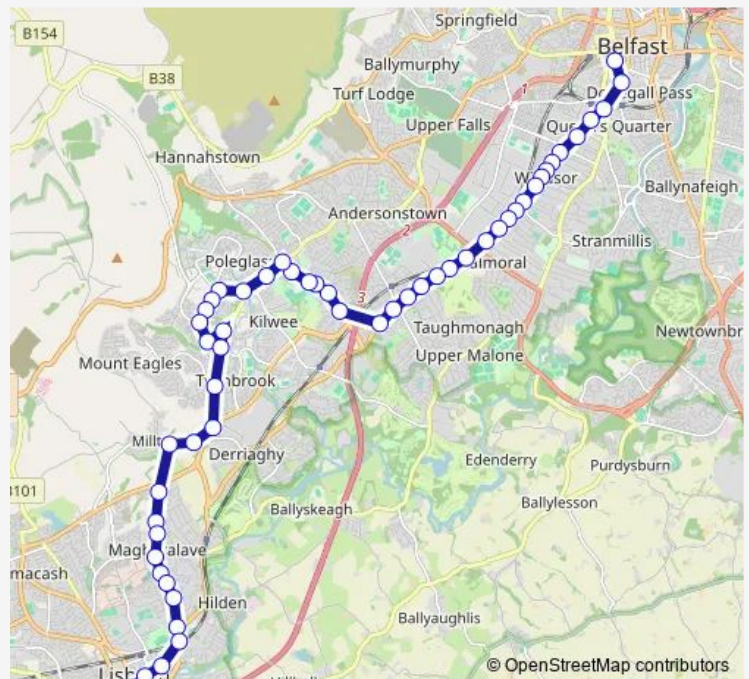

Thursday 06:50-18:20

Friday 06:50-18:20

Saturday 12:05

Sunday —

Route info

Direction: Great Northern Mall

Stops: 53

Trip Duration: 0 hour 45 min