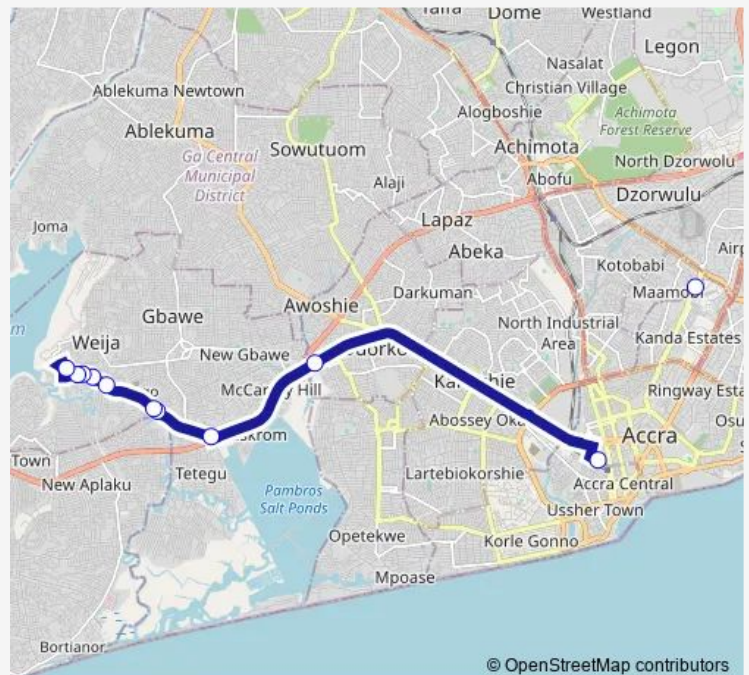

Weija Junction 1

Filling Station 231

Royals

New Town 231

Weija School Junction

Zongo

Market 231

Terminal Weija Station

Saturday 12:10

Sunday 12:10

Route info

Direction: Terminal Accra Cmb

Stops: 11

Trip Duration: 2 hour 49 min

© OpenStreetMap contributors

■ 231a — Accra CMB to Weija Station