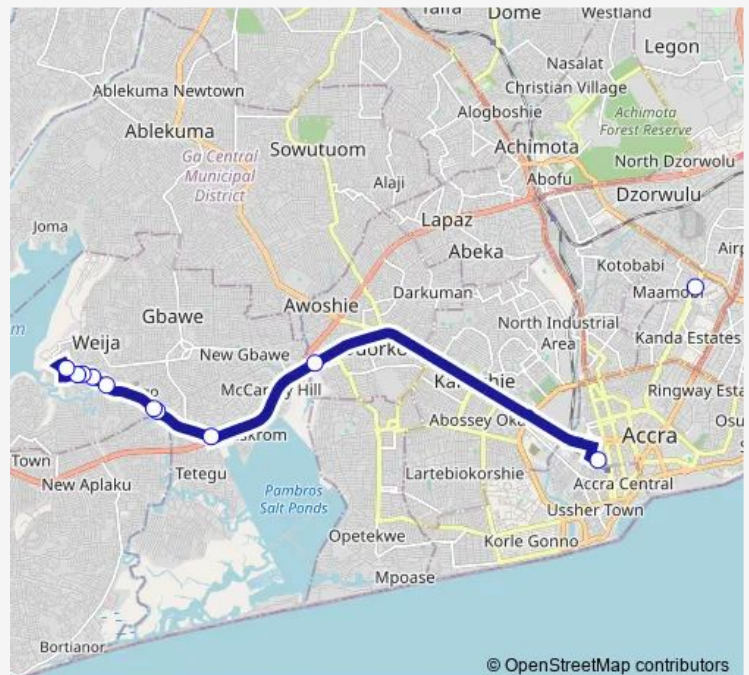

Royals

New Town 231

Weija School Junction

Zongo

Market 231

Terminal Weija Station

Kawokudi 231

### Route schedule

Terminal Accra Cmb — Kawokudi 231

Monday 12:10

Tuesday 12:10

Wednesday 12:10

Thursday 12:10

Friday 12:10

Saturday 12:10

### Route info

Direction: Terminal Accra Cmb

Stops: 11

Trip Duration: 2 hour 49 min

© OpenStreetMap contributors

■ 231A — Accra CMB to Weija Station

BusMaps

231A Bus time schedules and route maps are available in an offline PDF at [busmaps.com](https://busmaps.com). Use the [busmaps.com](https://busmaps.com) website to see live bus times, train schedule or subway schedule, and step-by-step directions for all public transit in Accra