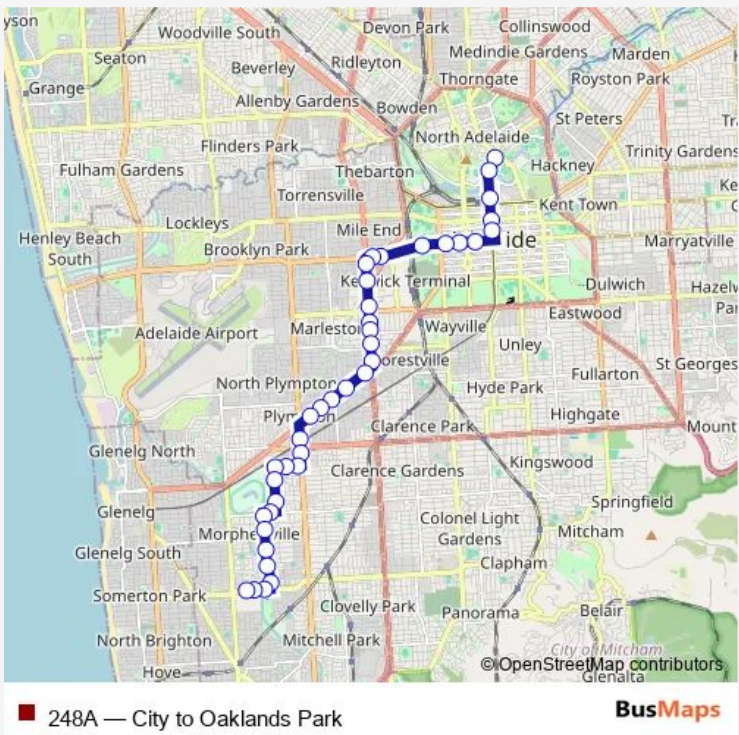

**Bus 248A City to Oaklands Park**

[Go to website](#)

**Direction**  
 Stop 2 Sir Edwin Smith Ave - East side — Stop 24 Oaklands Rd - South side

39 stops

[Open route schedule](#)

- Stop 2 Sir Edwin Smith Ave - East side
- Stop 1 Sir Edwin Smith Ave - South side
- Stop A2 King William Rd - East side
- Stop D1 King William St - East side
- Stop E1 King William St - East side
- Stop W2 Grote St - South side
- Stop X1 Grote St - South side
- Stop Y1 Grote St - South side
- Stop Z1 Sir Donald Bradman Dr - South side
- Stop 1 Sir Donald Bradman Dr - South side
- Stop 1A Sir Donald Bradman Dr - South side
- Stop 2 South Rd - East side
- Stop 2A South Rd - East side
- Stop 3 South Rd - East side
- Stop 3A South Rd - East side
- Stop 4 South Rd - East side
- Stop 4A South Rd - East side
- Stop 5 South Rd - East side
- Stop 6 Anzac Hwy - South East side
- Stop 7 Anzac Hwy - South East side
- Stop 8 Anzac Hwy - South East side

Route schedule

Stop 2 Sir Edwin Smith Ave - East side — Stop 24 Oaklands Rd - South side

Monday	23:31
Tuesday	23:31
Wednesday	23:31
Thursday	23:31
Friday	23:31
Saturday	23:31
Sunday	23:31

**Route info**

Direction: Stop 2 Sir Edwin Smith Ave - East side

Stops: 39

Trip Duration: 0 hour 34 min

Stop 9 Anzac Hwy - South East side

Stop 10 Anzac Hwy - South East side

Stop 12 Marion Rd - East side

Stop 13 Marion Rd - East side

Stop 13A South Tce - South side

Stop 14 South Tce - South side

Stop 15 South Tce - South side

Stop 16 Ferry Ave - East side

Stop 17 Ferry Ave - East side

Stop 18 Bray St - South side

Stop 19 Hendrie St - East side

Stop 20 Hendrie St - East side

Stop 21 Hendrie St - East side