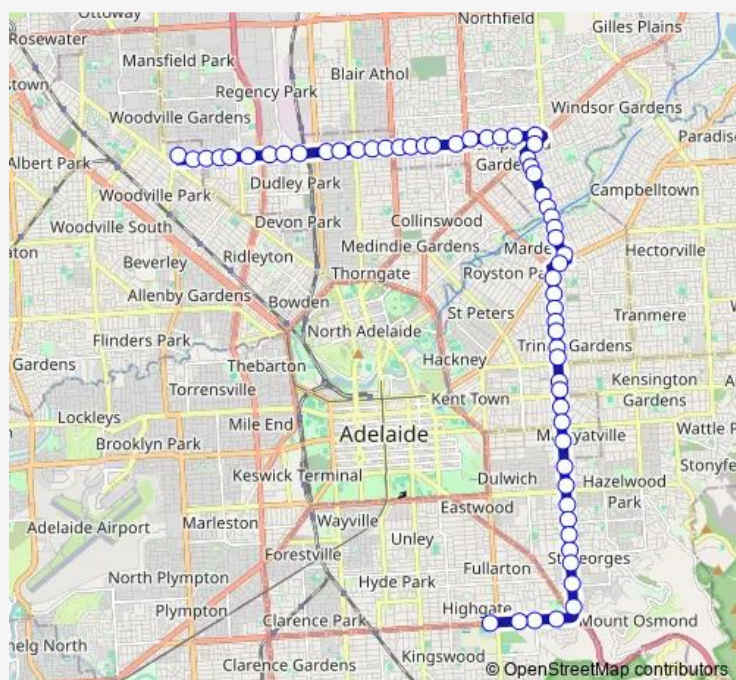

Stop 17B Regency Rd - North side

Stop 18 Regency Rd / Burns Ave - North side

Stop 18A Regency Rd - North side

Stop 19 Regency Rd / Moresby Ave - North side

Stop 20A Muller Rd - North side

Stop 20B Muller Rd - North side

Route schedule

Zone B Arndale Interchange — Stop 165 Cross Rd - South side

Monday 07:20-07:27

Tuesday 07:20-07:27

Wednesday 07:20-07:27

Thursday 07:20-07:27

Friday 07:20-07:27

Saturday —

Sunday —

Route info

Direction: Zone B Arndale Interchange

Stops: 60

Trip Duration: 1 hour 2 min

300C — Suburban Connector

Stop 21 Muller Rd - North side

Stop 126 Muller Rd - North side

Stop 126a Muller Rd - North side

Stop 21 North East Rd - South East side

Stop 20 O.G. Rd - East side

Stop 19 O.G. Rd - East side

Stop 18 O.G. Rd - East side

Stop 17B O.G. Rd - East side

Stop 17A O.G. Rd - East side