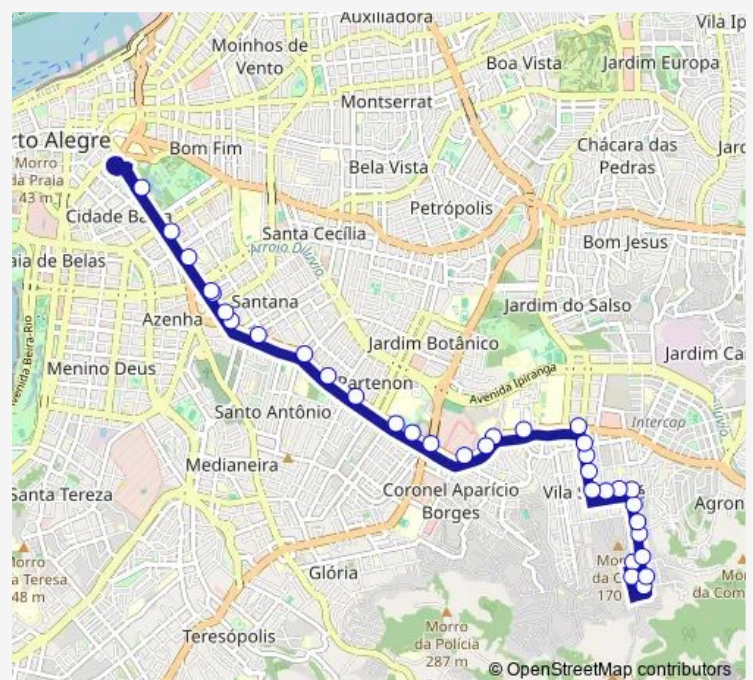

Wednesday 16:40-18:50

Thursday 16:40-18:50

Friday 16:40-18:50

Saturday —

Sunday —

Route info

Direction: Ernesto Araujo 1450/AL 850 Mercado

Stops: 36

Trip Duration: 0 hour 35 min

3443 — Santa Maria / VDT Dona Leopoldina

Bento Goncalves 3080 8º Batalhão DE Logística

Bento Goncalves DF 2727

Bento Goncalves 2460/DF 2551

Bento Goncalves 2018

Bento Goncalves 1638