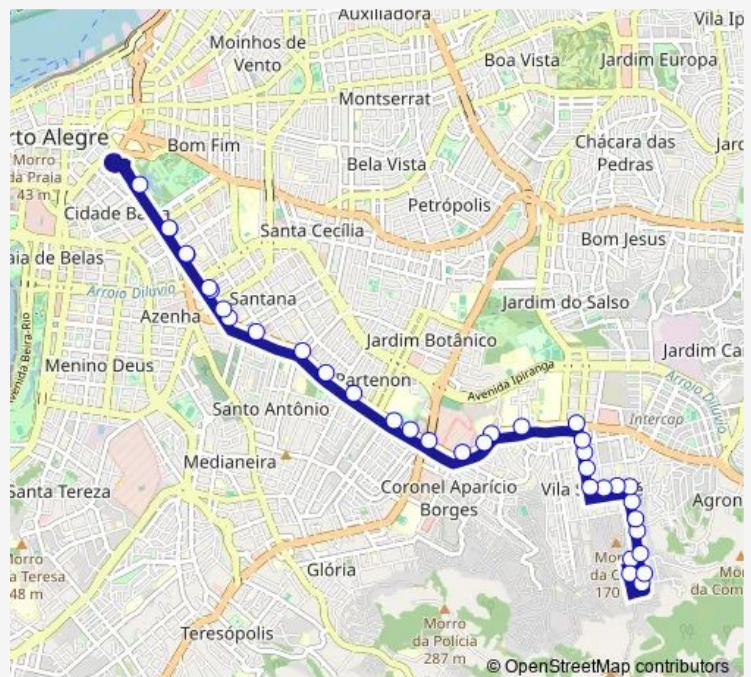

Wednesday 16:40-18:50

Thursday 16:40-18:50

Friday 16:40-18:50

Saturday —

Sunday —

Route info

Direction: Ernesto Araujo 1450/AL 850 Mercado

Stops: 34

Trip Duration: 0 hour 35 min

3443 — Santa Maria / VDT Dona Leopoldina

Bento Goncalves 3080 8º Batalhão DE Logística

Bento Goncalves DF 2727

Bento Goncalves 2460/DF 2551

Bento Goncalves 2018

Bento Goncalves 1638