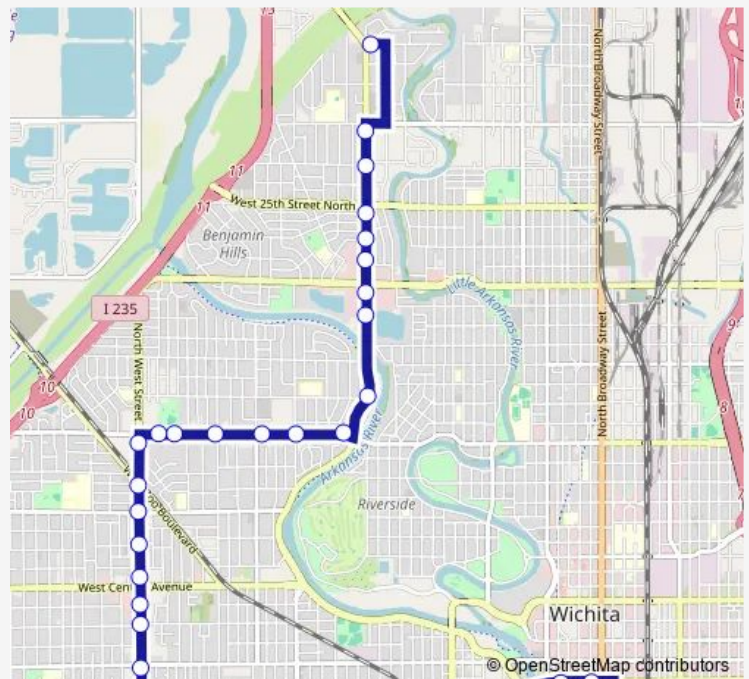

Bus Route15: Douglas Route15: Douglas-West-13th-Twnlk

[Go to website](#)

Direction

Transit Center — Amidon and 21st St Ib

50 stops

[Open route schedule](#)

Transit Center

Douglas and Topeka Nw

West and 2nd St Ob

West and St Louis Ob

Plaza West Shopping Ob

Route schedule

Transit Center — Amidon and 21st St Ib

Monday 06:15-18:20

Tuesday 06:15-18:20

Wednesday 06:15-18:20

Thursday 06:15-18:20

Friday 06:15-18:20

Saturday 07:15-17:20

Sunday —

Route info

Direction: Transit Center

Stops: 50

Trip Duration: 0 hour 34 min

Route 15: Douglas — Route 15: Douglas-West-13th-Twnlk

West and Central Ob

West and Murdock Ob

West and 9th St Ob

West St and Del Seinno Ob

13th St and West Ob

3623 W 13th St Ob

13th St and Sheridan Ob