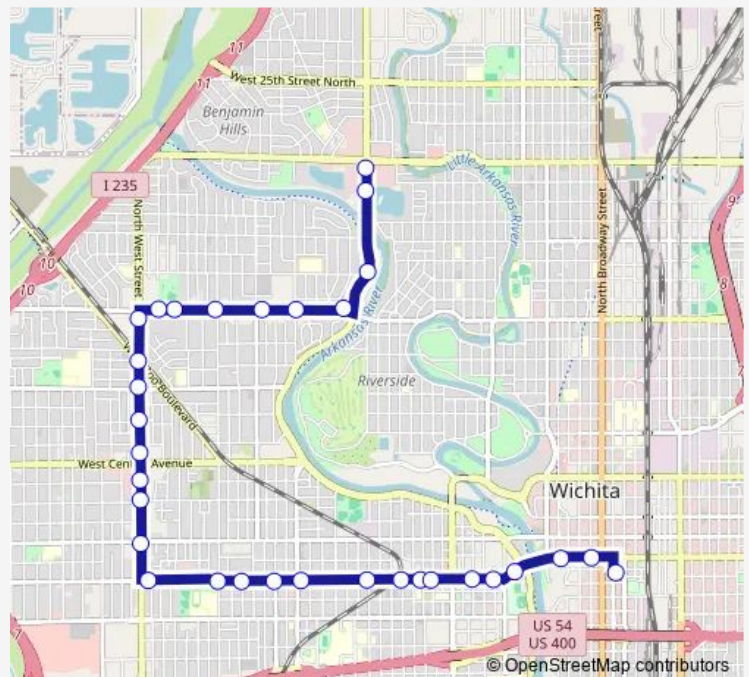

Plaza West Shopping Ob

Route schedule

Transit Center — Amidon and 21st St Ib

Monday 06:15-18:20

Tuesday 06:15-18:20

Wednesday 06:15-18:20

Thursday 06:15-18:20

Friday 06:15-18:20

Saturday 07:15-17:20

Sunday —

Route info

Direction: Transit Center

Stops: 50

Trip Duration: 0 hour 34 min

Route 15: Douglas — Route 15: Douglas-West-13th-Twnlk

West and Central Ob

West and Murdock Ob

West and 9th St Ob

West St and Del Seinno Ob

13th St and West Ob

3623 W 13th St Ob

13th St and Sheridan Ob

13th St and St Paul Ob

13th St and Meridian Ob

Saturday 06:43-17:54

Sunday —

Route info

Direction: Amidon and 21st St Ib

Stops: 32

Trip Duration: 0 hour 23 min

Douglas and Exposition Ib

Douglas and Handley Ib