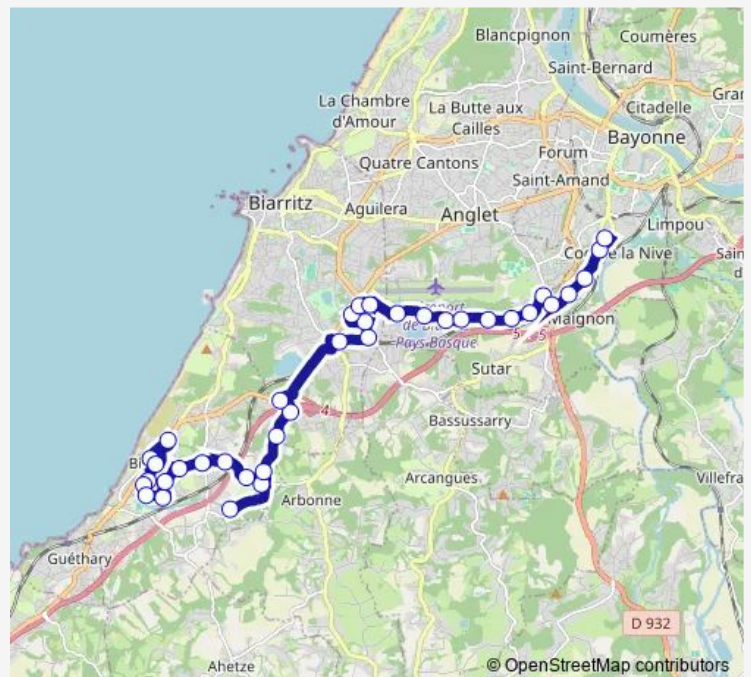

Gare de Biarritz

Atabal

Z.A. Iraty

Route schedule

Mairie de Bidart — Marrac

Monday 07:01-18:15

Tuesday 07:01-18:15

Wednesday 07:01-18:15

Thursday 07:01-18:15

Friday 07:01-18:15

Saturday 07:01-18:15

Sunday —

Route info

Direction: Mairie de Bidart

Stops: 37

Trip Duration: 0 hour 46 min

Marrac

Direction

Marrac — Mairie de Bidart

39 stops

[Open route schedule](#)

Marrac

Panorama

E.D.F.

Direction: Marrac

Stops: 39

Trip Duration: 0 hour 50 min

Jaurreguia

Hiri Artea

Berrua

Oyam

Itzulian