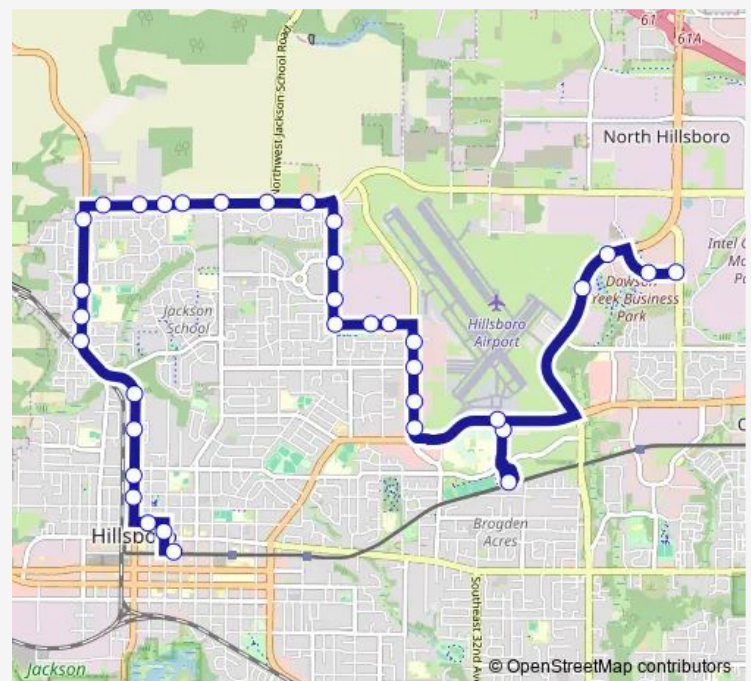

NE Evergreen & NW Jackson School Rd N

NE Evergreen & Jackson School Rd S

NE Evergreen & Evergreen Middle School

Route schedule

NE Shute Rd & Dawson Creek Dr — Hillsboro Transit Center

Monday 09:12

Tuesday 09:12

Wednesday 09:12

Thursday 09:12

Friday 09:12

Saturday —

Sunday —

Route info

Direction: NE Shute Rd & Dawson Creek Dr

Stops: 35

Trip Duration: 0 hour 26 min

46 — North Hillsboro

NE Evergreen & Sunburst

NE Evergreen & 3rd

30900 Block NE Evergreen

NW Glencoe & Milne

3100 Block NW Glencoe

2800 Block NW Glencoe

NW Glencoe & Cory

NW Glencoe & Cody Ct

N 1st & NW Tiffany

N 1st & NW Garibaldi

300 Block N 1st

NE Lincoln & 2nd

NE 3rd & E Main

Hillsboro Transit Center