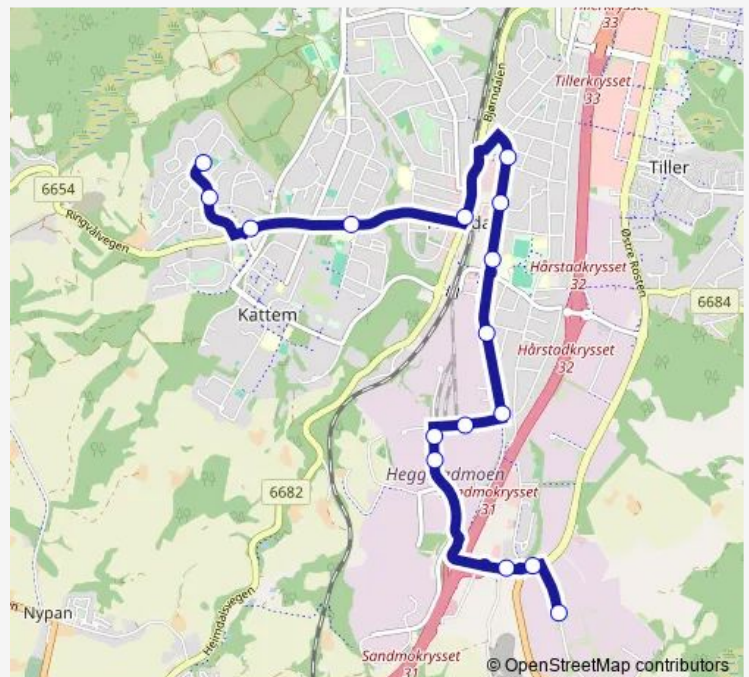

Sandmoen 2

Heggstadmoen 4

Heggstadmoen 2

Terminalen Heimdal

Oppsynsmann Eggens veg

Mentz Skjetnes vei

Breidablikk skole

Lundemobakken

Johan Nygaardsvolds vei

Heimdal stasjon

Åsheim skole

Østre Lund

Lundåsen

Lundåsen nordre

Route schedule

Torgardstrøa — Lundåsen nordre

Monday 06:05-23:48

Tuesday 06:05-23:48

Wednesday 06:05-23:48

Thursday 06:25-23:48

Friday 06:25-23:48

Saturday 06:05-23:48

Sunday 07:38-23:38

Route info

Direction: Torgardstrøa

Stops: 16

Trip Duration: 0 hour 16 min

■ 46 — Torgård- Lundåsen

Direction

Lundåsen nordre — Torgardstrøa

16 stops

[Open route schedule](#)