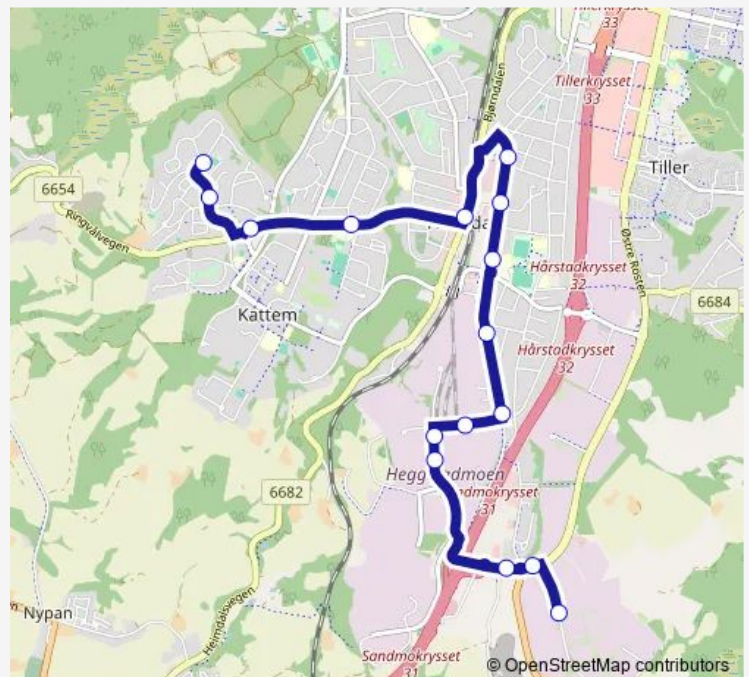

Sandmoen 2

Heggstadmoen 4

Heggstadmoen 2

Terminalen Heimdal

Oppsynsmann Eggens veg

Mentz Skjetnes vei

Breidablikk skole

Lundemobakken

Johan Nygaardsvolds vei

Heimdal stasjon

Åsheim skole

Østre Lund

Lundåsen

Lundåsen nordre

Route schedule

Torgardstrøa — Lundåsen nordre

Monday 06:05-23:48

Tuesday 06:05-23:48

Wednesday 06:05-23:48

Thursday 06:25-23:48

Friday 06:25-23:48

Saturday 06:05-23:48

Sunday 07:38-23:38

Route info

Direction: Torgardstrøa

Stops: 16

Trip Duration: 0 hour 16 min

■ 46 — Torgård- Lundåsen

Direction

Lundåsen nordre — Torgardstrøa

16 stops

[Open route schedule](#)