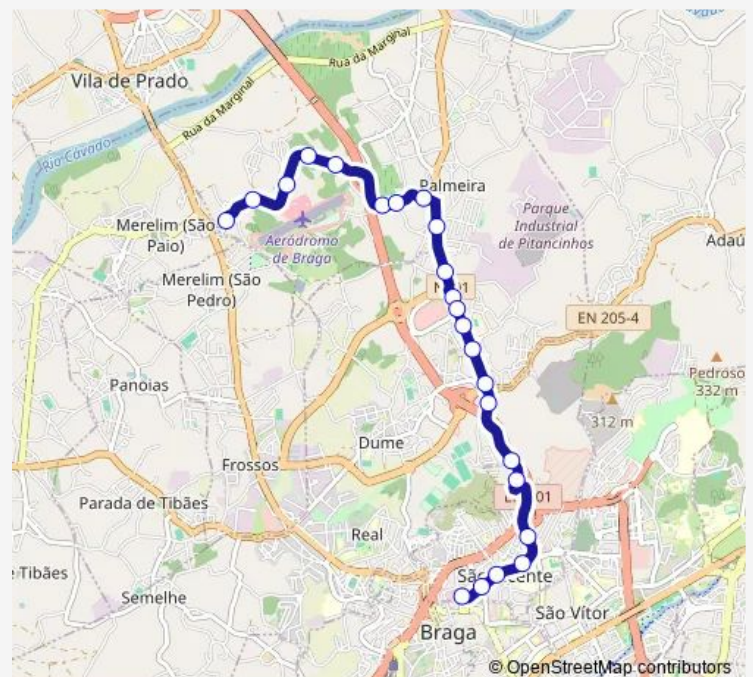

### Route schedule

Capela Iii — Carmo (Mercado)

Monday 14:00

Tuesday 14:00

Wednesday 14:00

Thursday 14:00

Friday 14:00

Saturday —

### Route info

Direction: Capela Iii

Stops: 23

Trip Duration: 0 hour 30 min

46 — Praça Conde DE Agrolongo - Póvoa

Gabriel P Castro li

Carmo (Mercado)