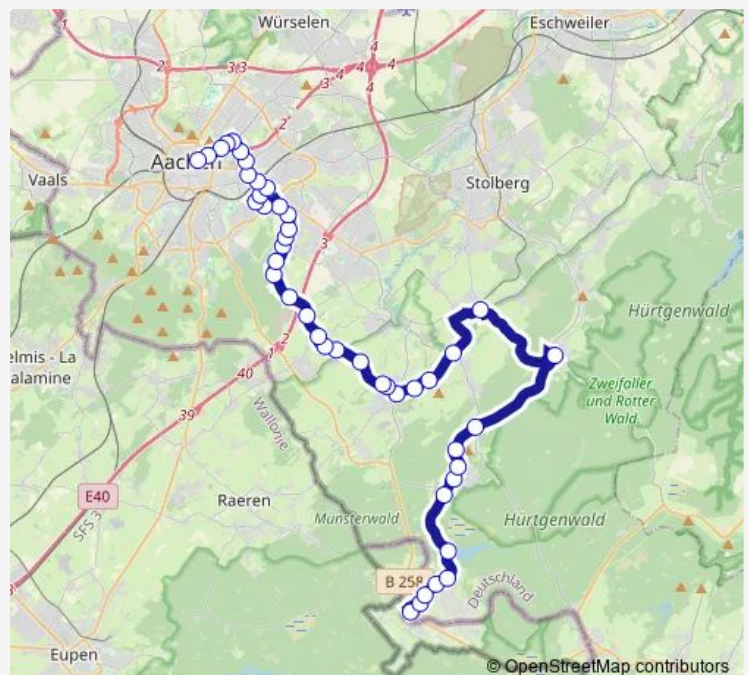

Roetgen, Am Kloster

Roetgen, Post

Route schedule

Aachen, Walheim — Roetgen, Post

Monday 23:22

Tuesday 23:22

Wednesday 07:08-23:22

Thursday 23:22

Friday 23:22

Saturday —

Sunday —

Route info

Direction: Aachen, Walheim

Stops: 18

Trip Duration: 0 hour 32 min

46 — Aachen Bushof - Hohenzollernplatz - Tierpark - Lintert - Schleckheim - Walheim - Rott - Roetgen

Direction

Roetgen, Post — Aachen, Bushof

45 stops

[Open route schedule](#)

Roetgen, Post

Roetgen, Am Kloster

Roetgen, Markt

Roetgen, Knott

Roetgen, Brandstraße

Roetgen, Dreilägerbachtalsperre

Roetgen, Rott Wald

Roetgen, Rott Kirche

Roetgen, Rott Kindergarten

Roetgen, Mulartshütte Vichttalweg

Roetgen, Mulartshütte

Stolberg, Zweifall Kirche