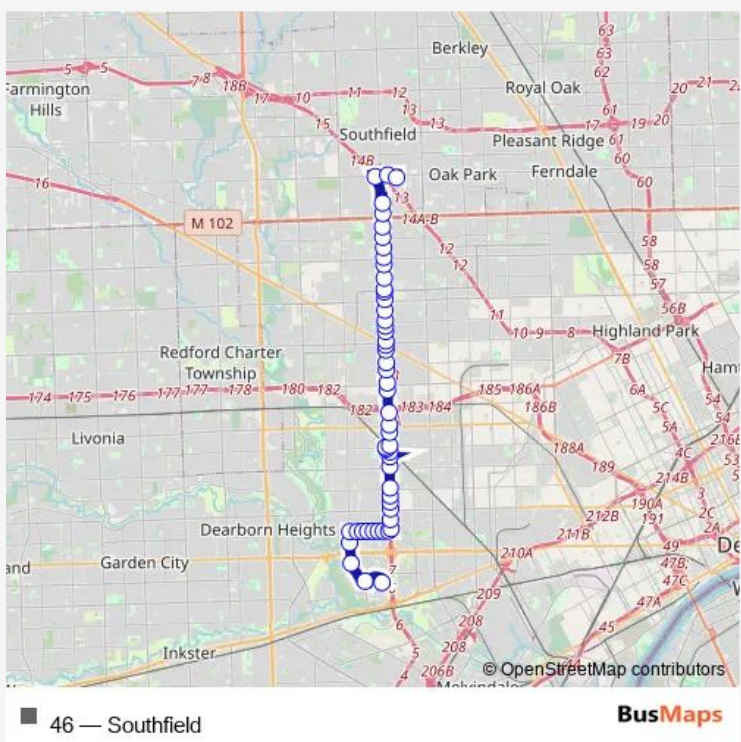

Bus 46 Southfield

[Go to website](#)

Direction
 Fairlane Town Center — Rutland & 9 Mile
 52 stops
[Open route schedule](#)

- Fairlane Town Center
- Lone Oak & Town Center Dr
- Evergreen @ Henry Ford Community College
- Evergreen & Kirkwood
- Paul & Evergreen
- Paul & Minock
- Paul & Grandville
- Paul & Warwick
- Paul & Stahelin
- Paul & Greenview
- Paul & Penrod
- Paul & Ashton
- Southfield & Paul
- Southfield & Whitlock
- Southfield & Warren
- Foot Bridge (Sawyer)
- Southfield & Diversey
- Southfield & Tireman
- Southfield & Joy
- Southfield & Cathedral
- Southfield & Fitzpatrick

Route schedule
 Fairlane Town Center — Rutland & 9 Mile

Monday	05:46-19:38
Tuesday	05:46-19:38
Wednesday	05:46-19:38
Thursday	05:46-19:38
Friday	05:46-19:38
Saturday	—
Sunday	—

Route info
 Direction: Fairlane Town Center
 Stops: 52
 Trip Duration: 0 hour 42 min

Rutland & 9 Mile — Fairlane Town Center

53 stops

[Open route schedule](#)

Rutland & 9 Mile

Northwestern & Rutland

Southfield & 9 Mile

Southfield & La Seine @ Chateau Riviera Apts

Southfield & Dorset

Trip Duration: 0 hour 43 min

Southfield & Davison

Southfield & Capitol

Southfield & Plymouth

Southfield & Elmira

Southfield & Chicago

Chicago & Southfield

Fitzpatrick & Chicago