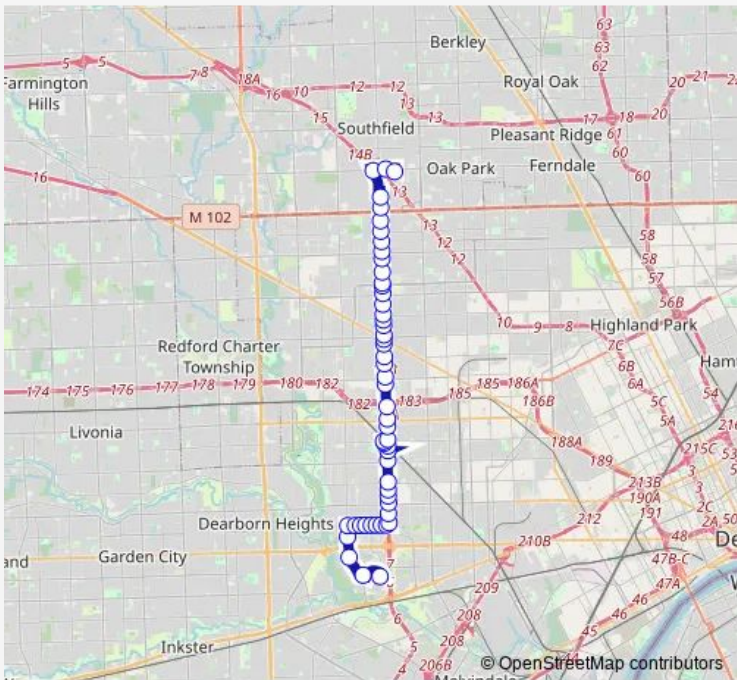

Bus 46 Southfield

[Go to website](#)

Direction
 Fairlane Town Center — Rutland & 9 Mile
 52 stops
[Open route schedule](#)

- Fairlane Town Center
- Lone Oak & Town Center Dr
- Evergreen @ Henry Ford Community College
- Evergreen & Kirkwood
- Paul & Evergreen
- Paul & Minock
- Paul & Grandville
- Paul & Warwick
- Paul & Stahelin
- Paul & Greenview
- Paul & Penrod
- Paul & Ashton
- Southfield & Paul
- Southfield & Whitlock
- Southfield & Warren
- Foot Bridge (Sawyer)
- Southfield & Diversey
- Southfield & Tireman
- Southfield & Joy
- Southfield & Cathedral
- Southfield & Fitzpatrick

Route schedule
 Fairlane Town Center — Rutland & 9 Mile

Monday	05:46-19:38
Tuesday	05:46-19:38
Wednesday	05:46-19:38
Thursday	05:46-19:38
Friday	05:46-19:38
Saturday	—
Sunday	—

Route info
 Direction: Fairlane Town Center
 Stops: 52
 Trip Duration: 0 hour 42 min

Direction

Rutland & 9 Mile — Fairlane Town Center

53 stops

[Open route schedule](#)

Rutland & 9 Mile

Northwestern & Rutland

Southfield & 9 Mile

Southfield & La Seine @ Chateau Riviera Apts

Stops: 53

Trip Duration: 0 hour 43 min

Southfield & Davison

Southfield & Capitol

Southfield & Plymouth

Southfield & Elmira

Southfield & Chicago

Chicago & Southfield